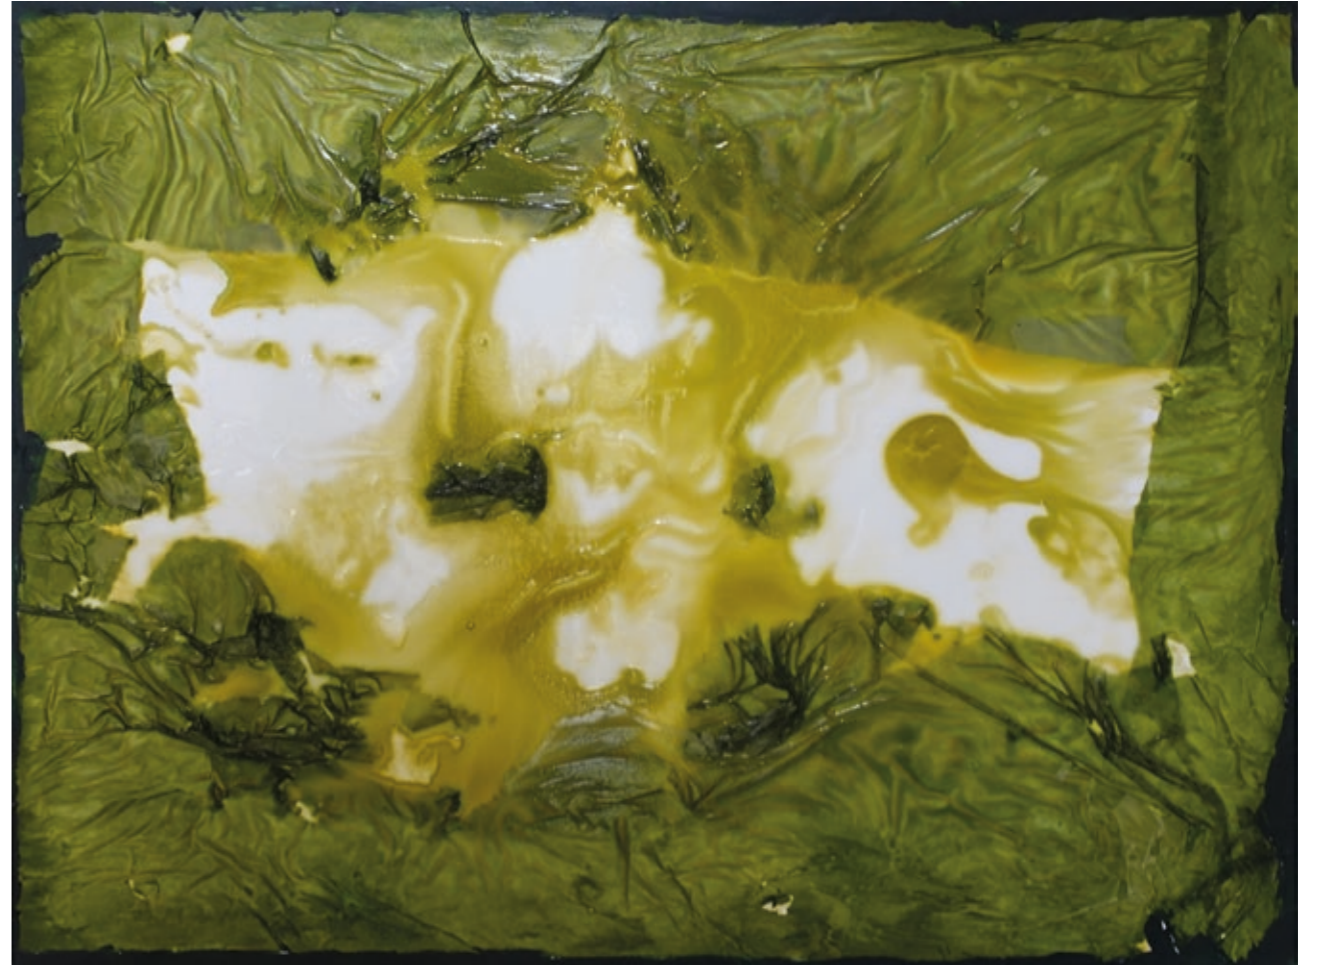

Nuvola bianca verde scuro 2020 tecnica mista 60x80 cm