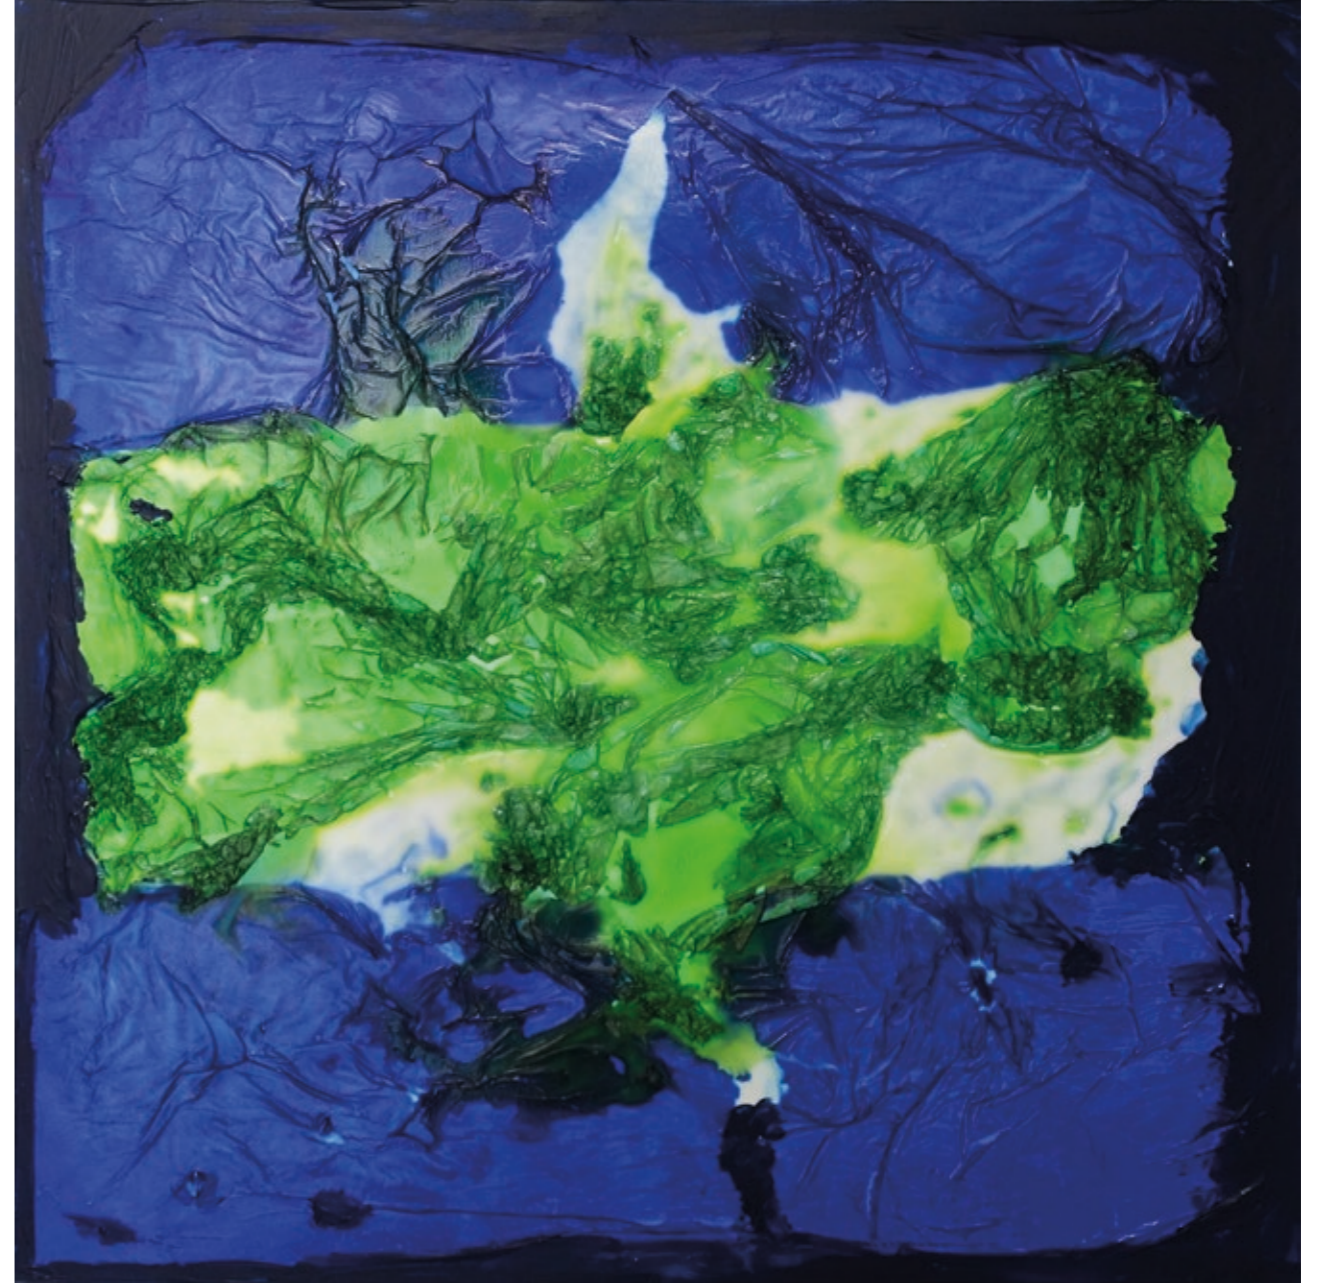

Gabbiano verde 2020 tecnica mista 80x80 cm