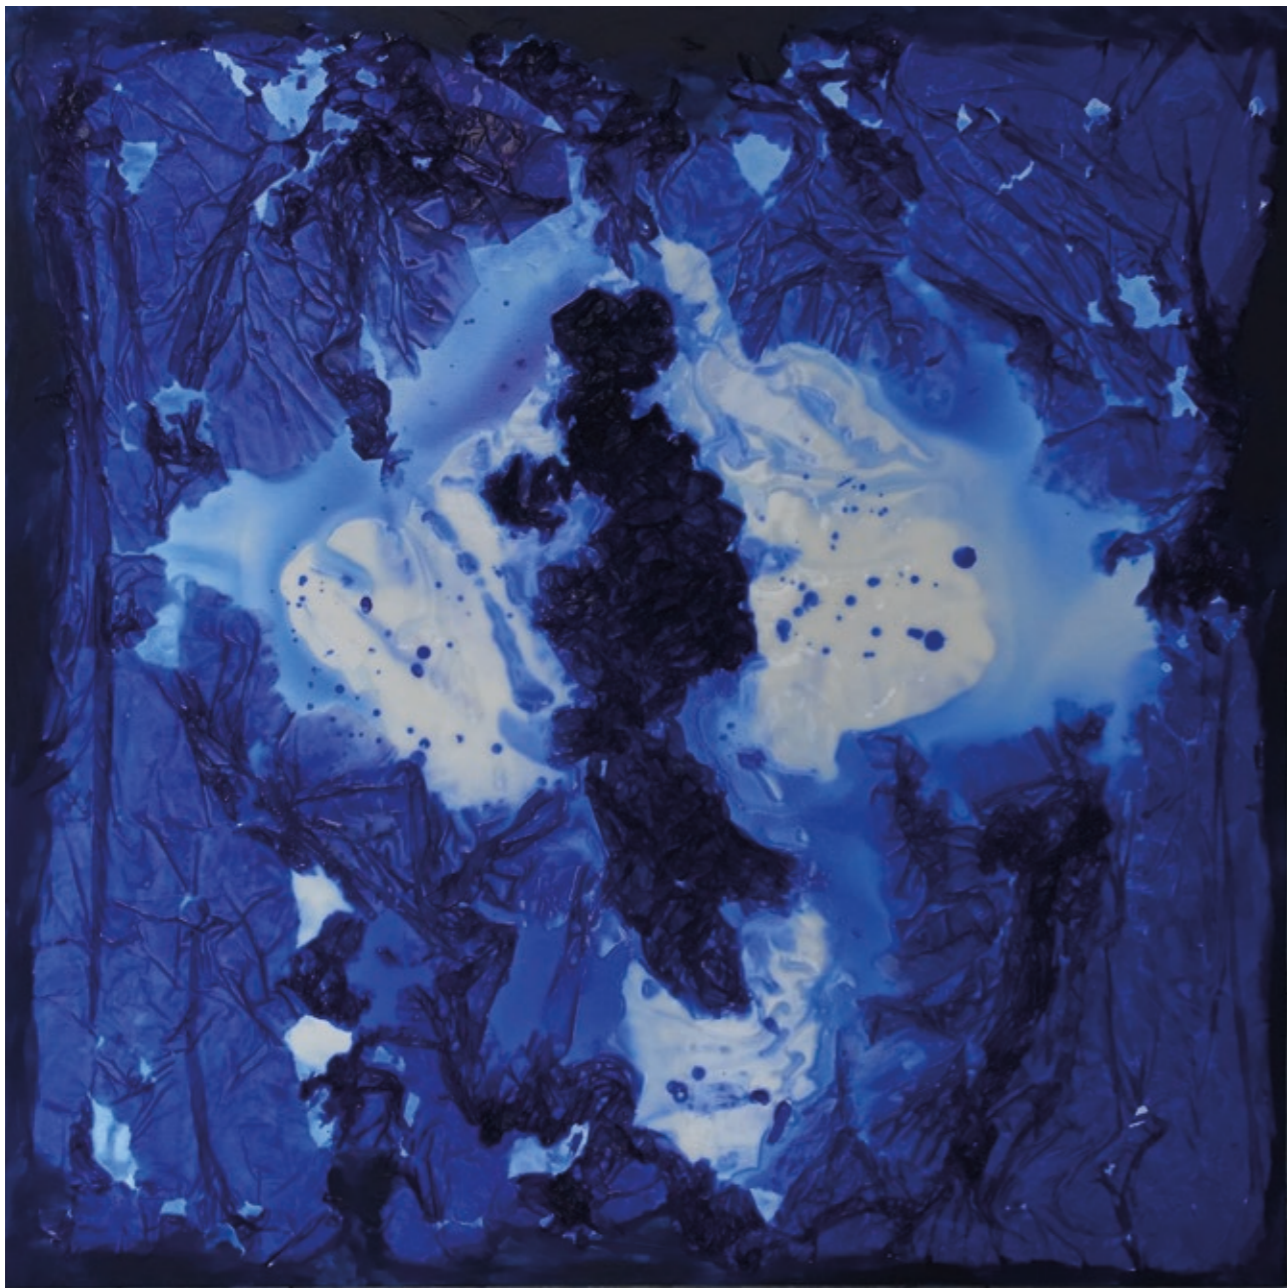

Acquablù 2020 tecnica mista 80x80 cm