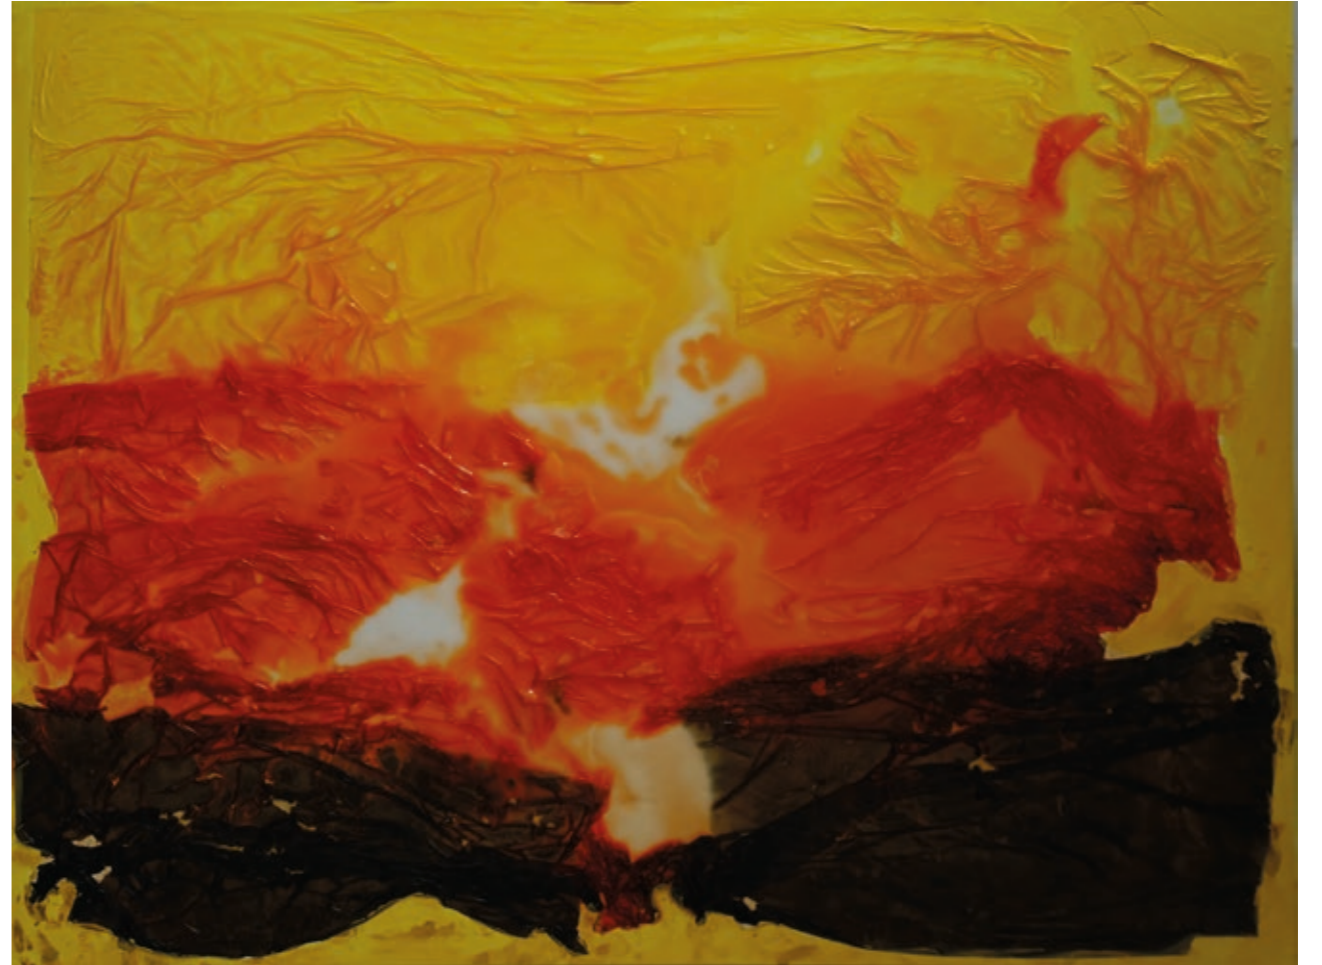

Serie gialla 2 2020 tecnica mista 60x80 cm