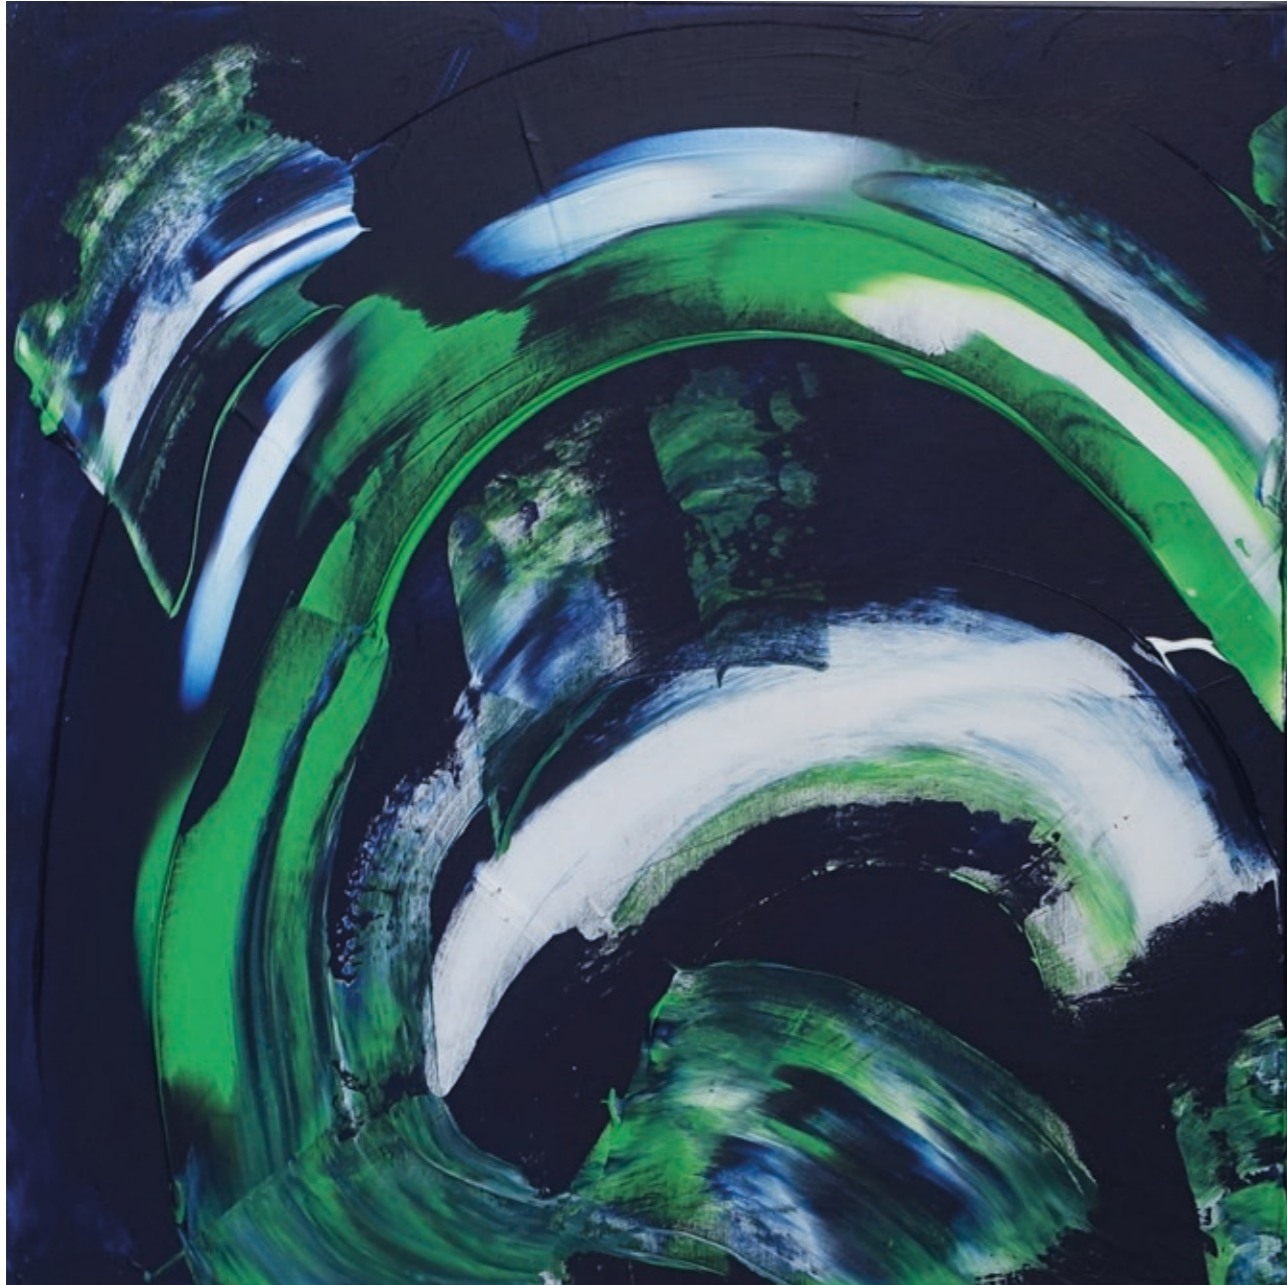

An abstract painting with a vibrant, textured surface. The color palette is dominated by warm tones: bright yellow at the top, transitioning into fiery orange and red in the middle, and dark, almost black, tones at the bottom. The brushwork is visible and expressive, creating a sense of movement and depth. The overall effect is one of intense energy and dramatic contrast.

Ola 1a 2020 acrílico 50x50 cm

Ola 1b 2020 acrílico 50x50 cm

Ola 2a 2020 acrilico 50x50 cm

Ola 2b 2020 acrilico 50x50 cm

Ola 3a 2020 acrilico 50x50 cm

Ola 3b 2020 acrilico 50x50 cm

Ola 4a 2020 acrilico 50x50 cm