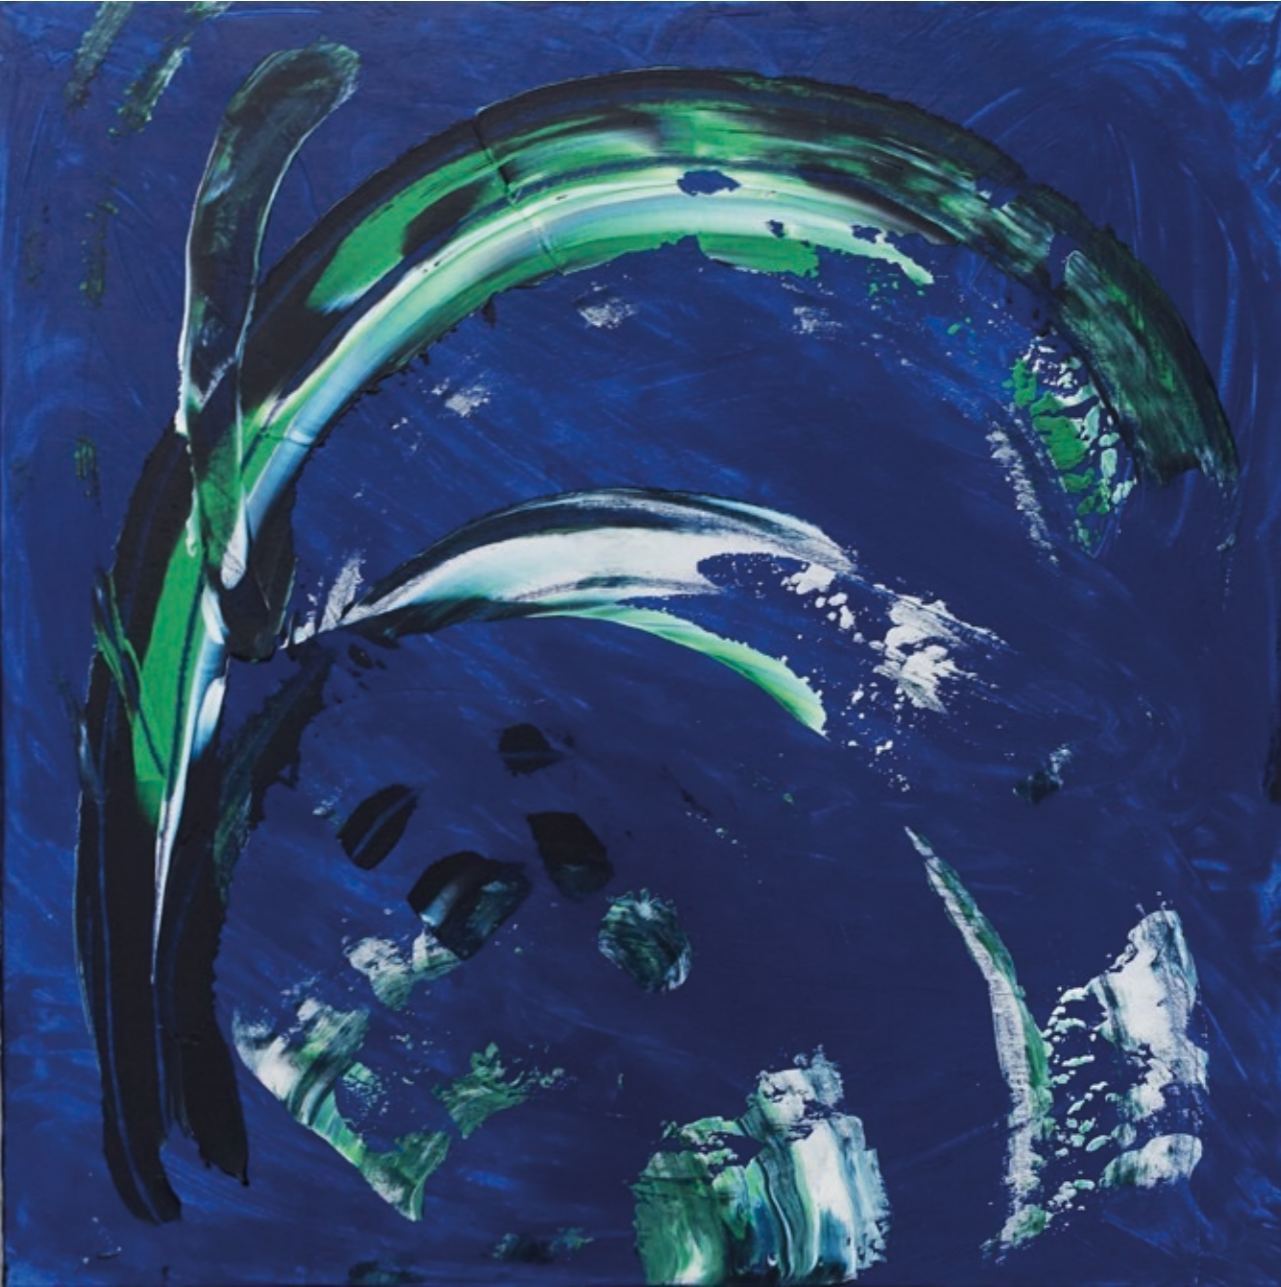

Ola mediana 1 2020 acrilico 60x60 cm