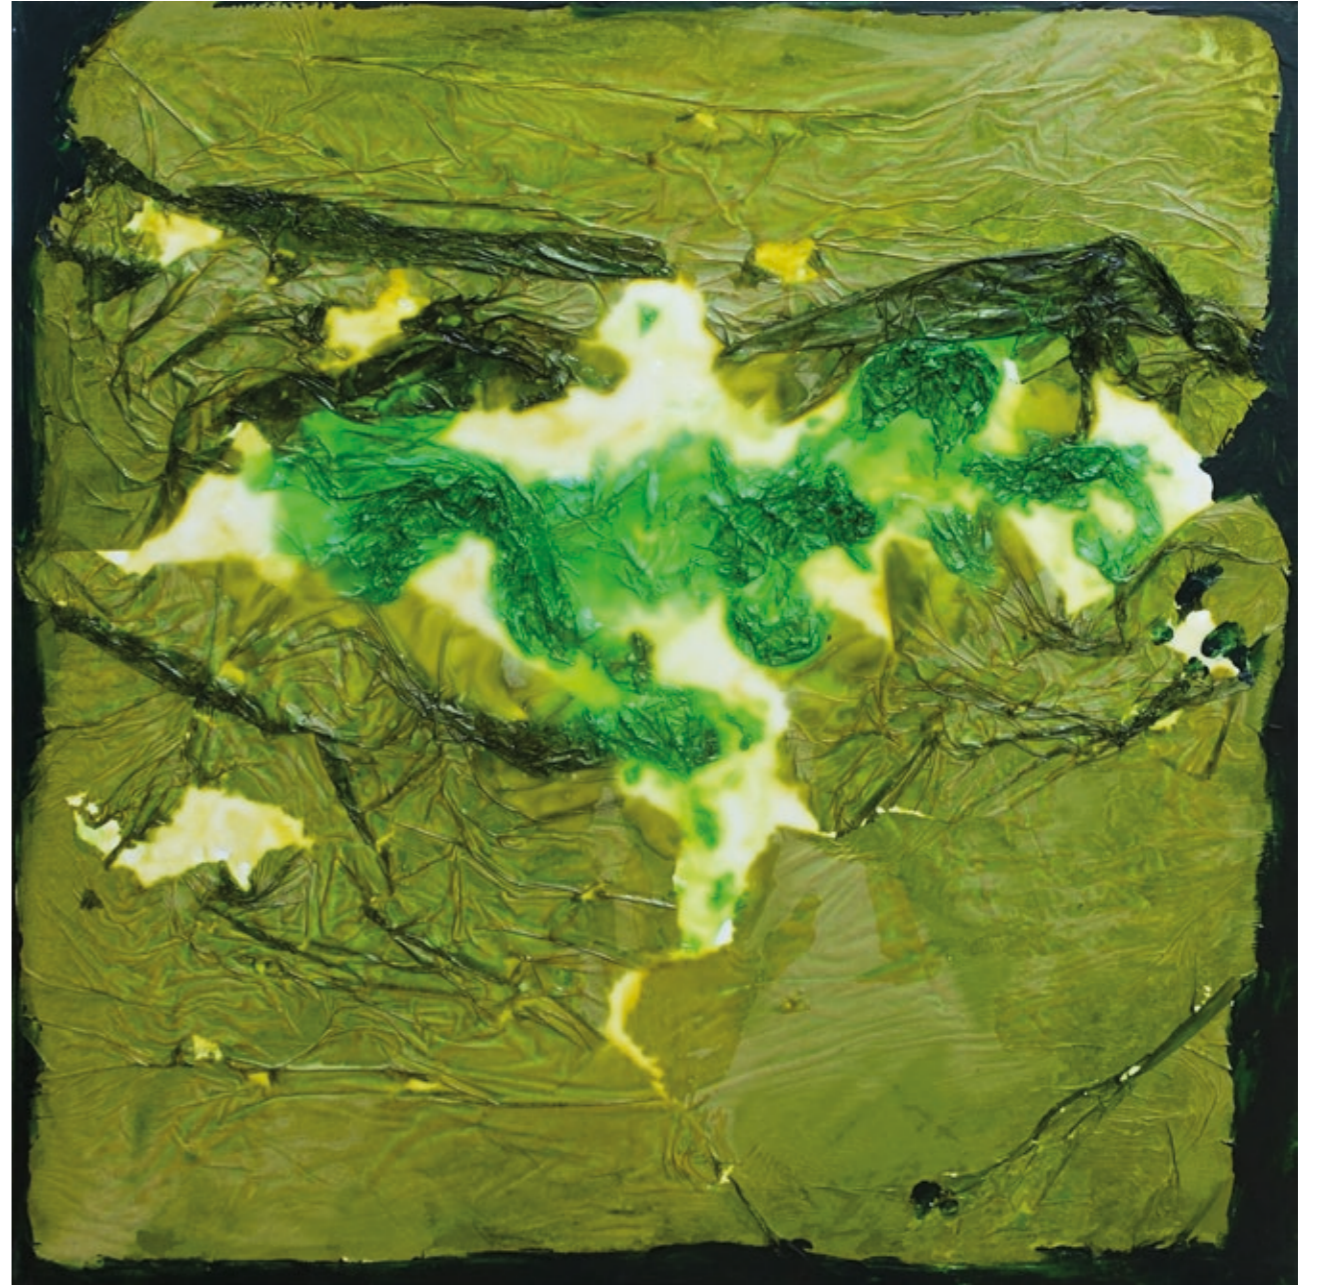

Primavera 2 2020 tecnica mista 80x80 cm