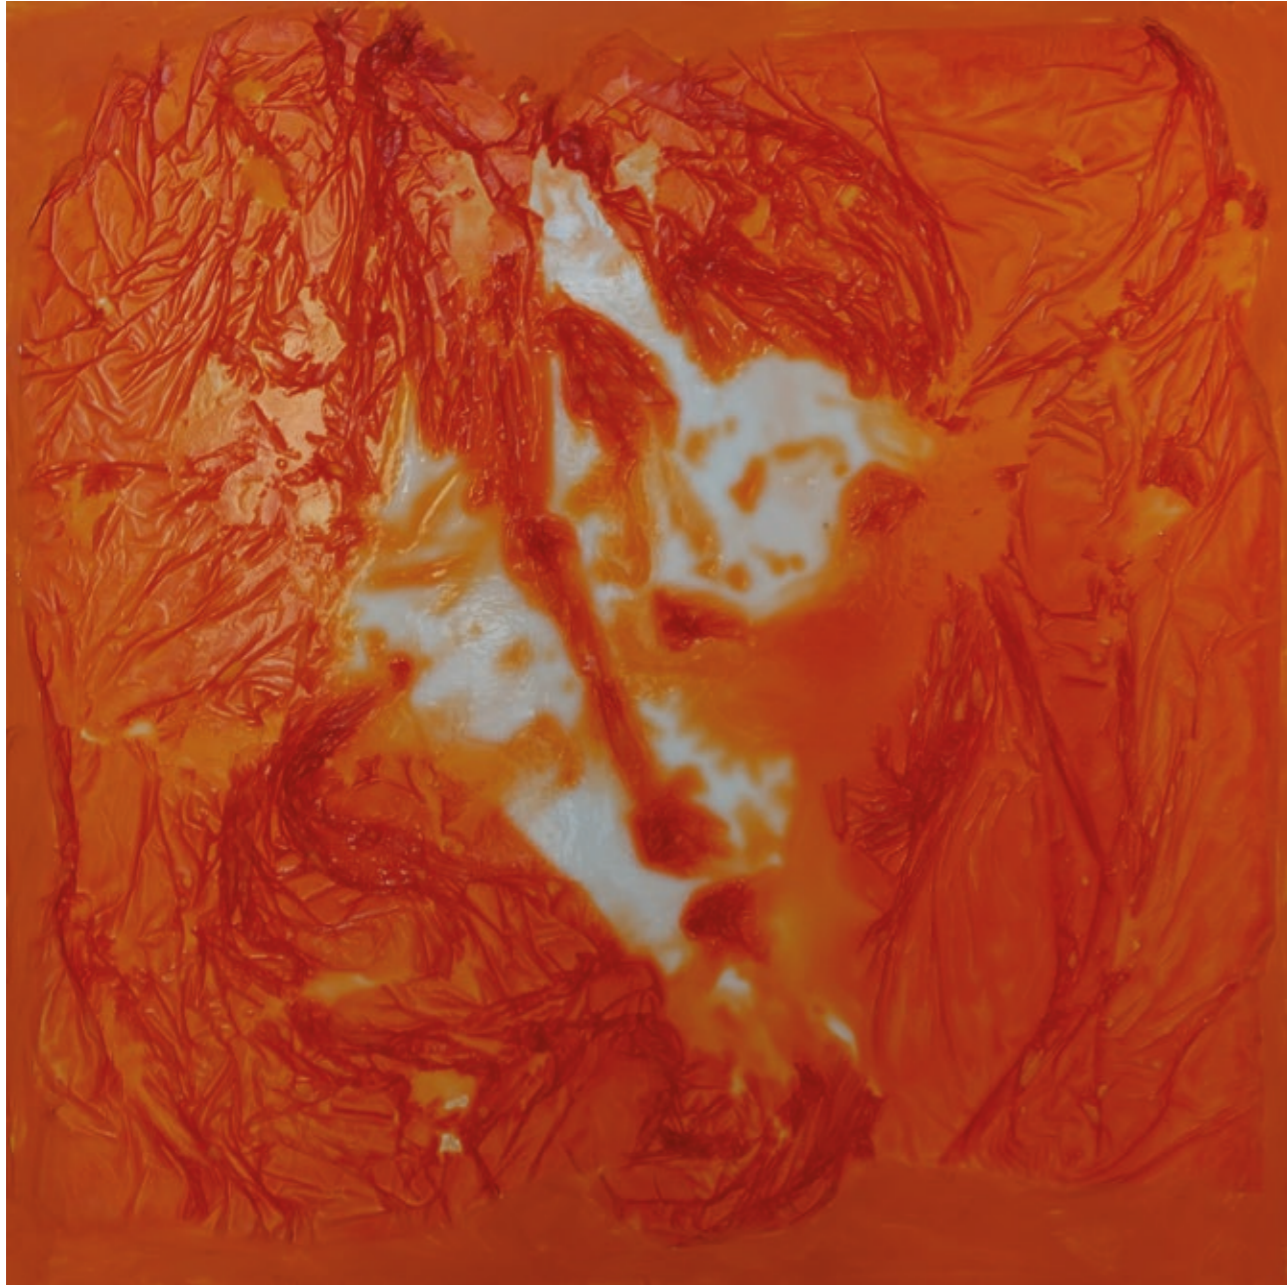

An abstract painting with a vibrant, textured surface. The color palette is dominated by warm tones: bright yellow at the top, transitioning into fiery orange and red in the middle, and dark, almost black, tones at the bottom. The brushwork is visible and expressive, creating a sense of movement and depth. The overall effect is one of intense energy and dramatic contrast.

Nuvola bianca verde scuro 2020 tecnica mista 60x80 cm

Nuvola bianca blu 2020 tecnica mista 60x80 cm

Nuvola bianca nero 2020 tecnica mista 60x80 cm

Fastasmino bianco - nero 2020 tecnica mista 80x80 cm

Fastasmino bianco - blu 2020 tecnica mista 80x80 cm