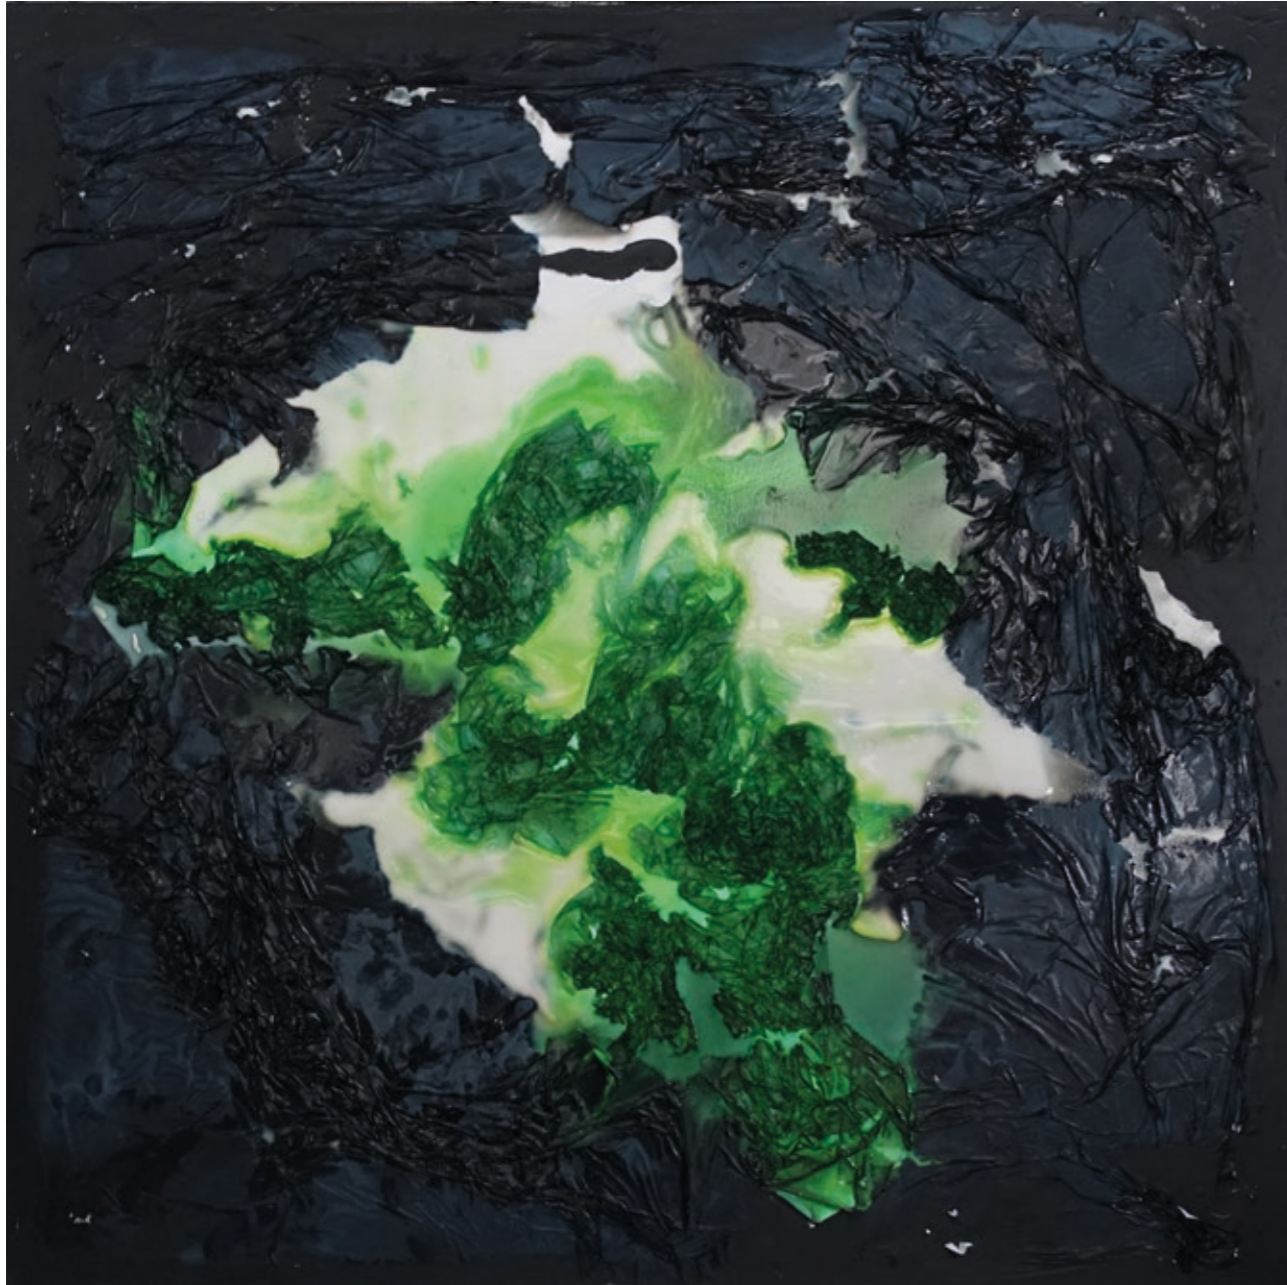

An abstract painting with a vibrant, textured surface. The color palette is dominated by warm tones: bright yellow at the top, transitioning into fiery orange and red in the middle, and dark, almost black, tones at the bottom. The brushwork is visible and expressive, creating a sense of movement and depth. The overall effect is one of intense energy and dramatic contrast.

PAOLA BRADAMANTE

OPERE 2020

PAOLA BRADAMANTE

OPERE 2020

papel mojado

Fuoco 2020 tecnica mista 80x80 cm

6

Alga blu-azzurro 2020 tecnica mista 80x80 cm

7

Alga nera-verde chiaro 2020 tecnica mista 80x80 cm

Alga nera-verde scuro 2020 tecnica mista 80x80 cm

Alga rosa-nero 2020 tecnica mista 80x80 cm

Alga 2020 tecnica mista 80x80 cm

Bosco piccolo 2020 tecnica mista 80x40 cm

Volo 2020 tecnica mista 80x80 cm

Volo rosa 2020 tecnica mista 80x80 cm

Primavera 1 2020 tecnica mista 80x80 cm

Primavera 2 2020 tecnica mista 80x80 cm

Serie elementi acqua - estate 2020 tecnica mista 100x100 cm