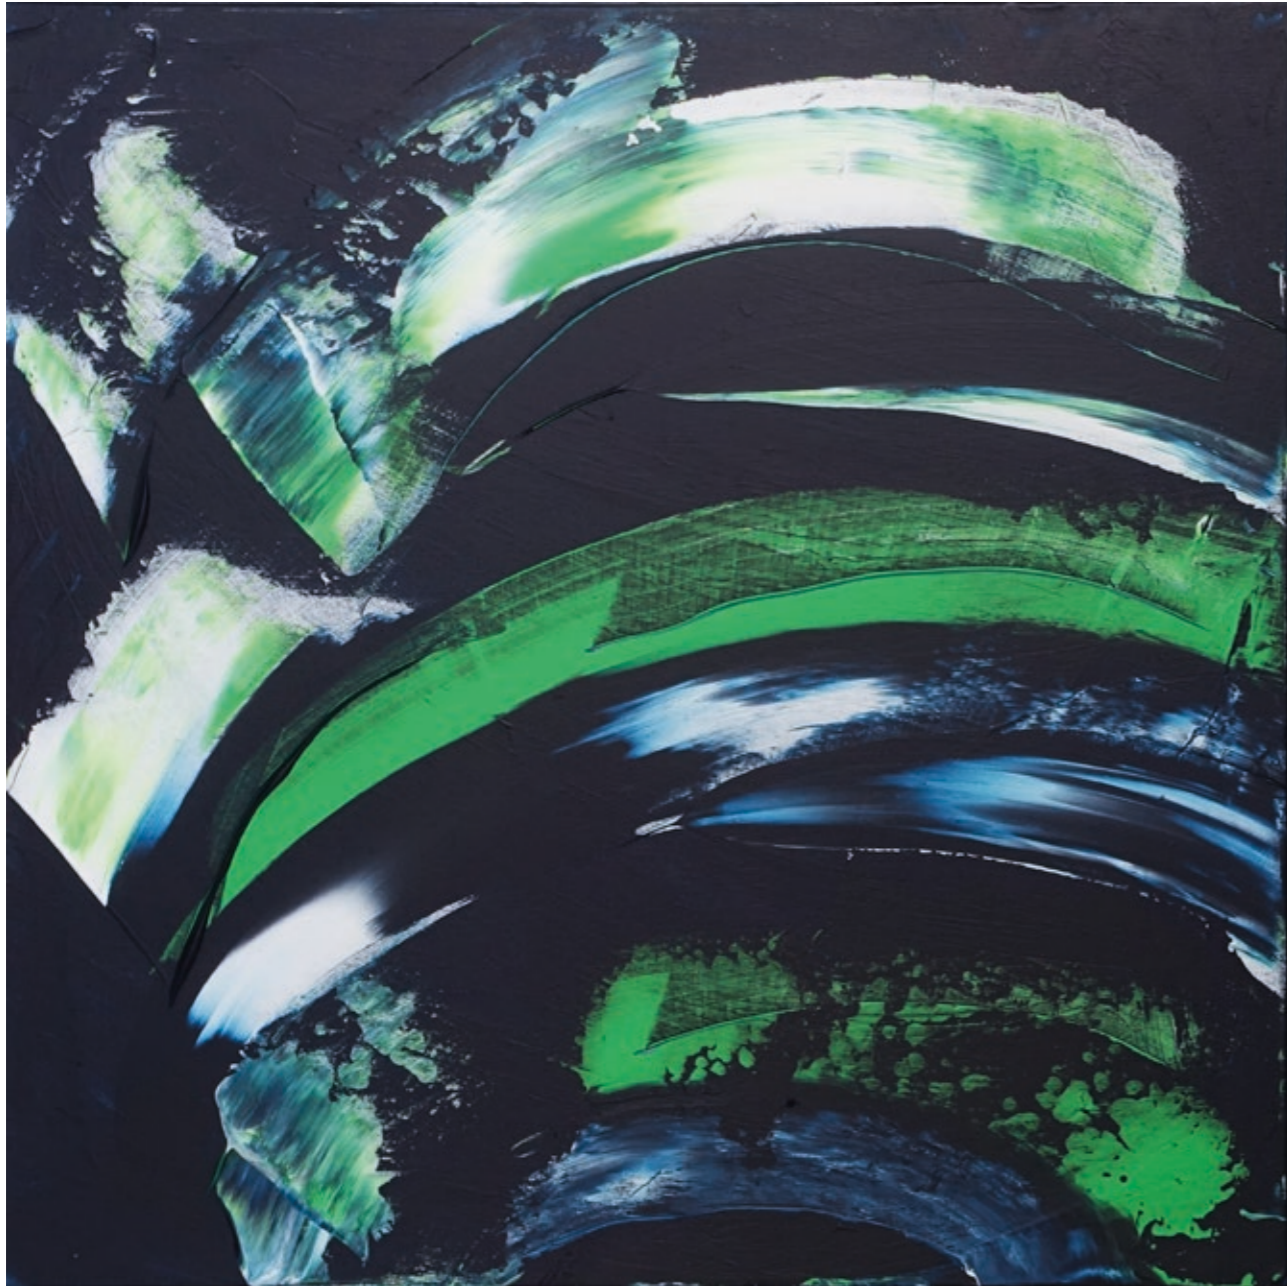

Ola 6a 2020 acrilico 50x50 cm