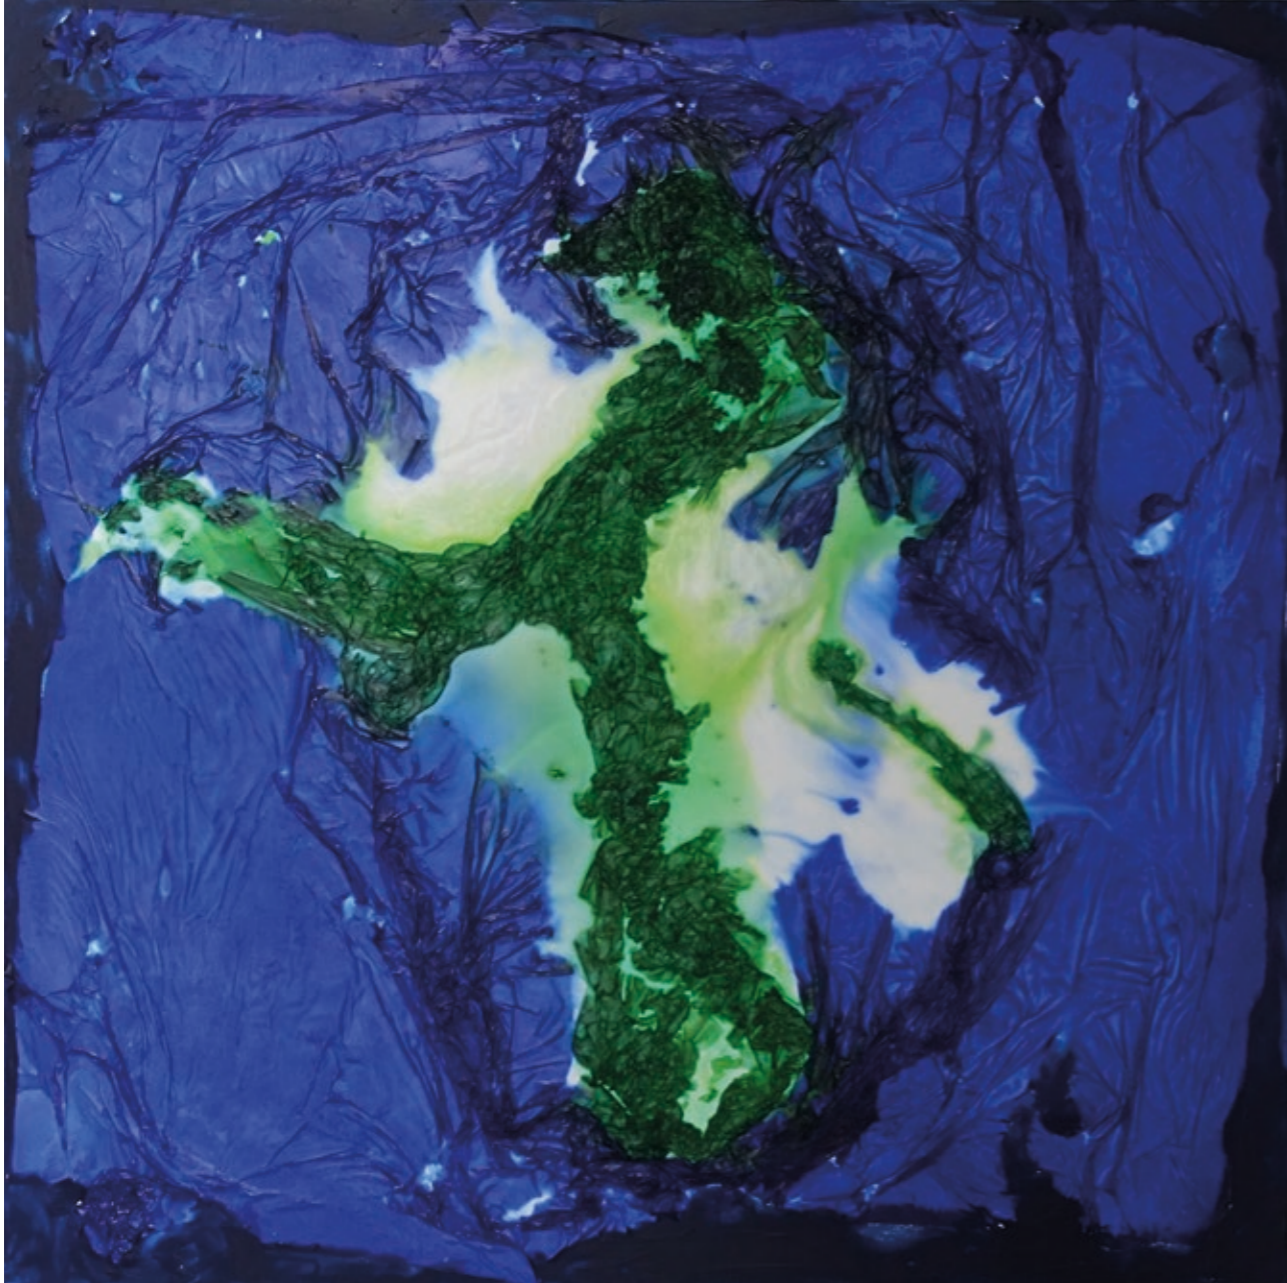

LBN 2020 tecnica mista 80x80 cm