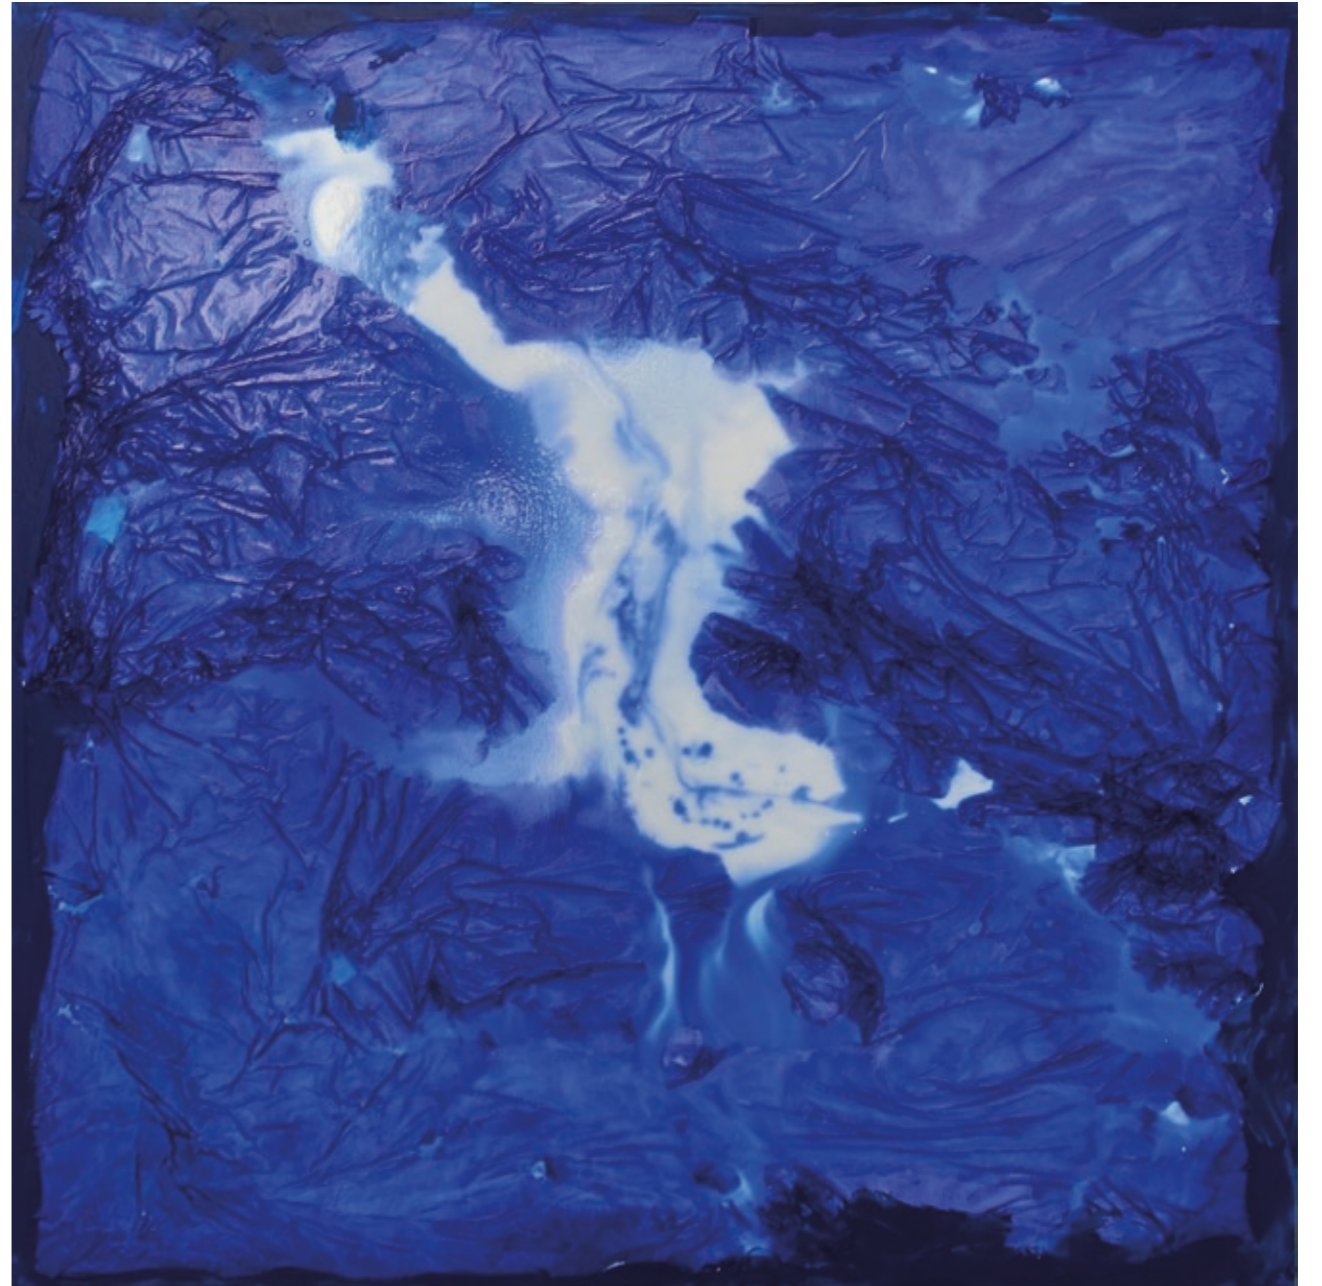

An abstract painting with a vibrant, textured surface. The color palette is dominated by warm tones: bright yellow at the top, transitioning into fiery orange and red in the middle, and dark, almost black, tones at the bottom. The brushwork is visible and expressive, creating a sense of movement and depth. The overall effect is one of intense energy and dramatic contrast.

Nuvola bianca verde scuro 2020 tecnica mista 60x80 cm

Nuvola bianca blu 2020 tecnica mista 60x80 cm

Nuvola bianca nero 2020 tecnica mista 60x80 cm

Fastasmino bianco - nero 2020 tecnica mista 80x80 cm

Fastasmino bianco - blu 2020 tecnica mista 80x80 cm