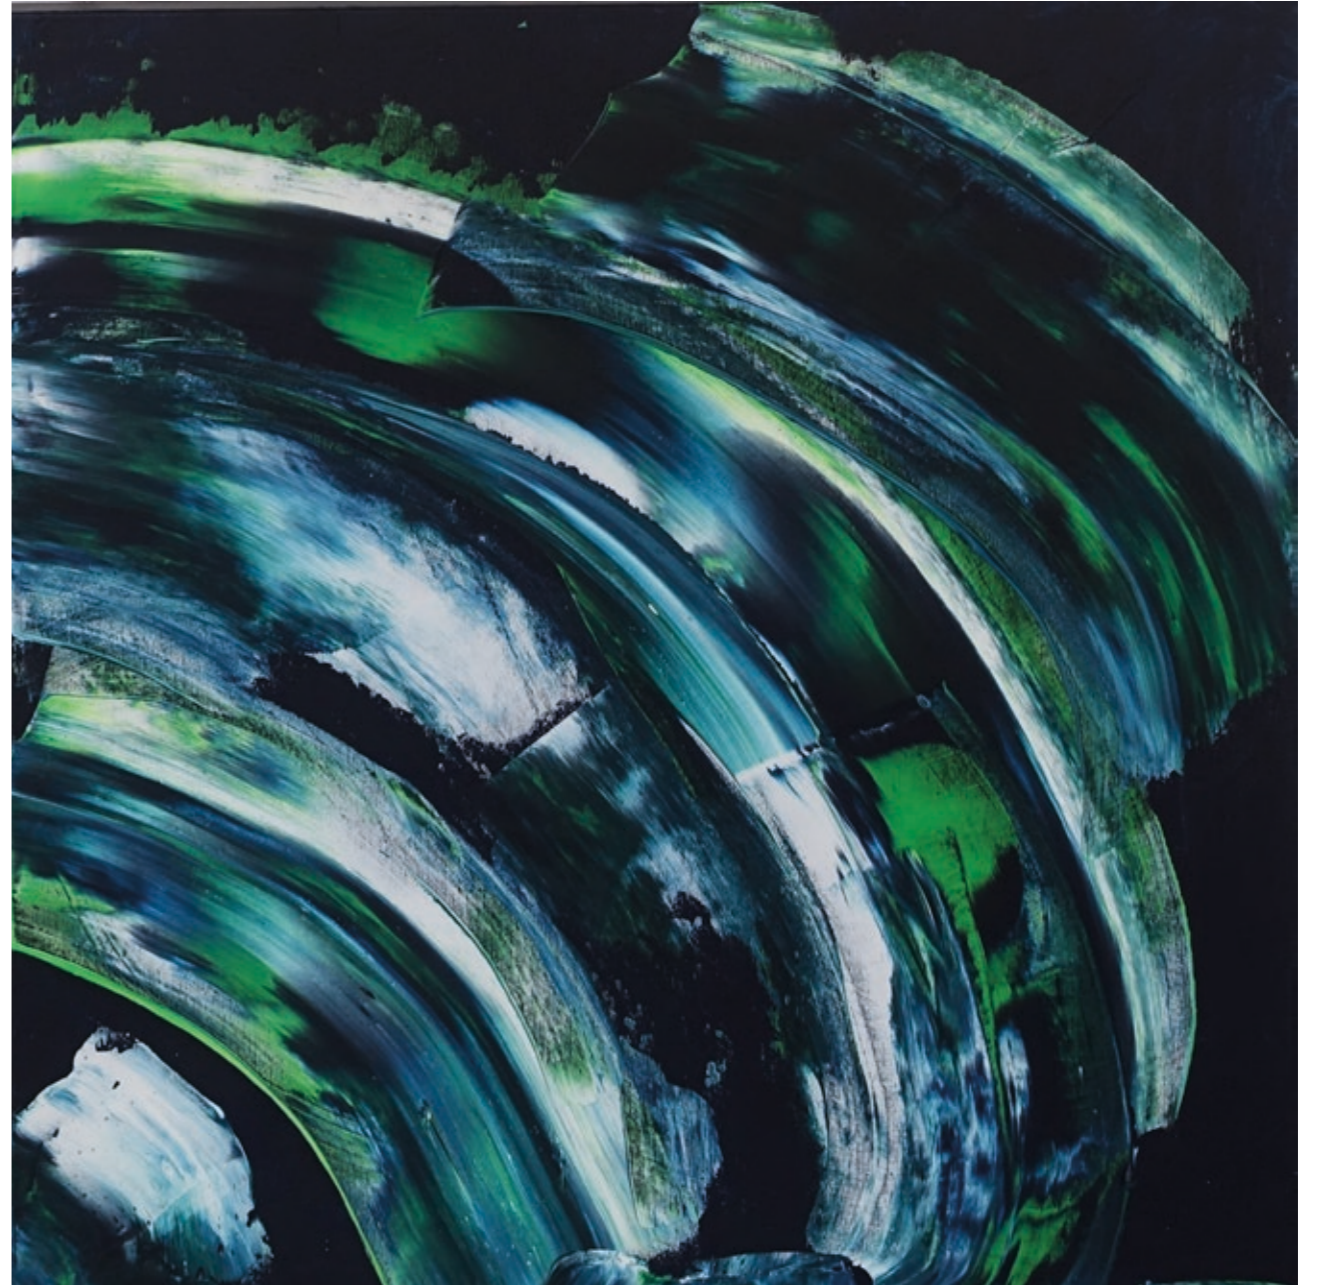

Ola 5b 2020 acrilico 50x50 cm