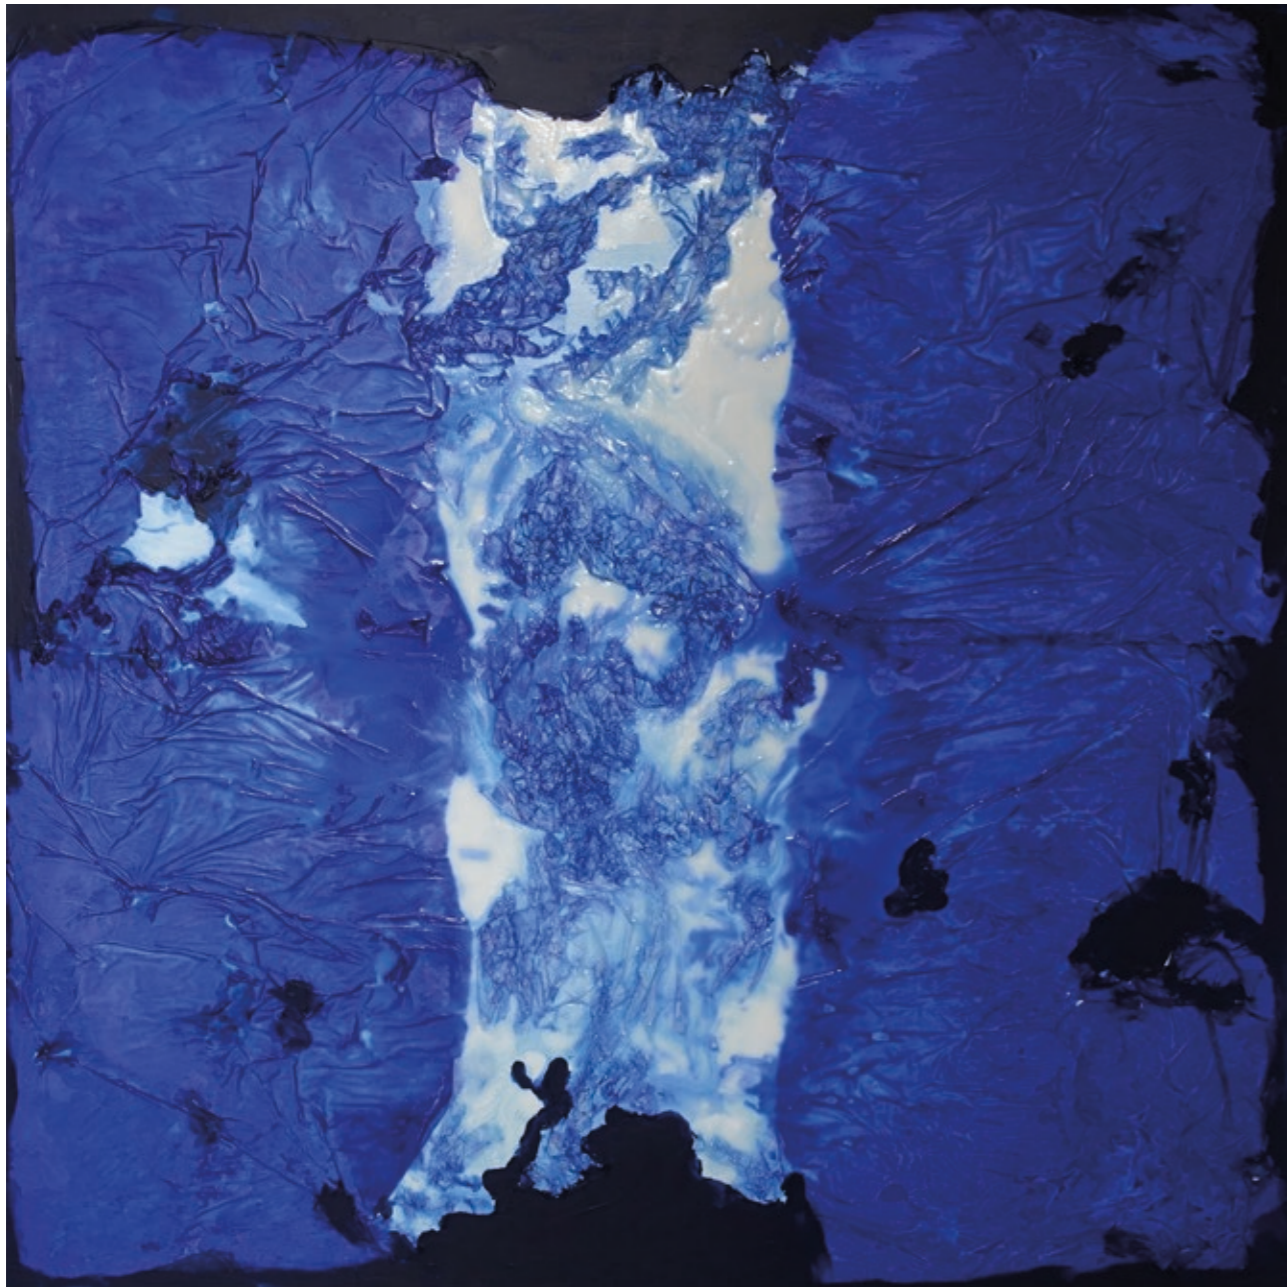

An abstract painting with a vibrant, textured surface. The color palette is dominated by warm tones: bright yellow at the top, transitioning into fiery orange and red in the middle, and dark, almost black, tones at the bottom. The brushwork is visible and expressive, creating a sense of movement and depth. The overall effect is one of intense energy and dramatic contrast.

Volo 2020 tecnica mista 80x80 cm

Volo rosa 2020 tecnica mista 80x80 cm

Primavera 1 2020 tecnica mista 80x80 cm

Primavera 2 2020 tecnica mista 80x80 cm

Serie elementi acqua - estate 2020 tecnica mista 100x100 cm