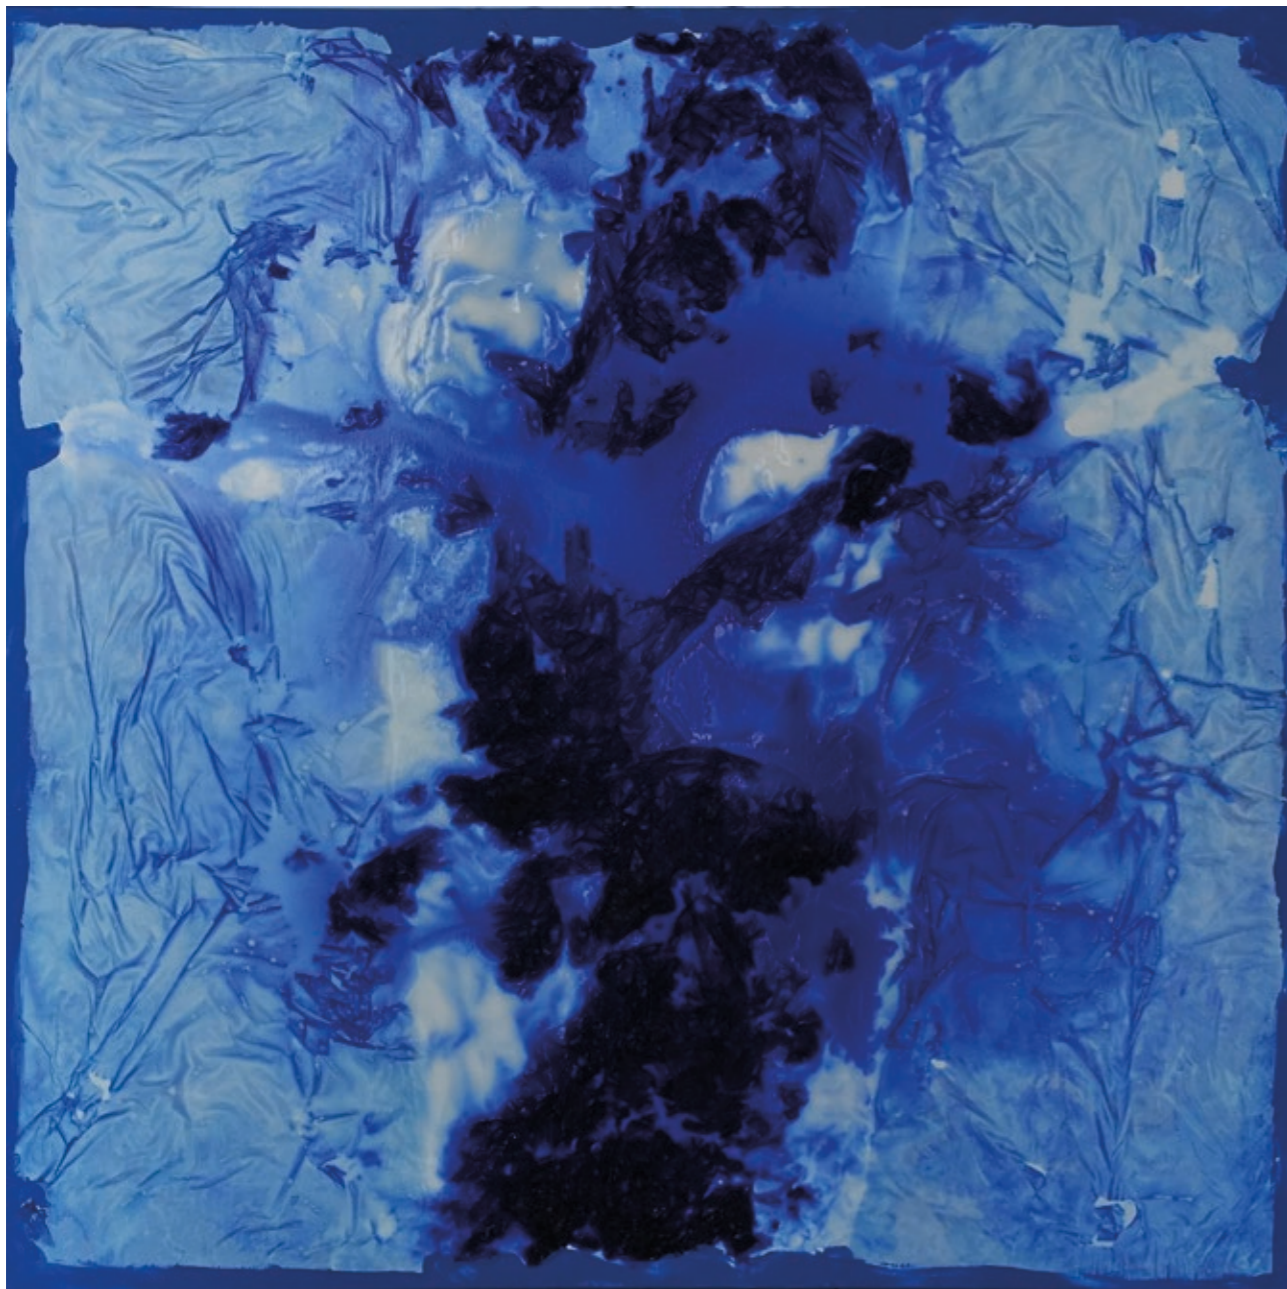

An abstract painting with a vibrant, textured surface. The color palette is dominated by warm tones: bright yellow at the top, transitioning into fiery orange and red in the middle, and dark, almost black, tones at the bottom. The brushwork is visible and expressive, creating a sense of movement and depth. The overall effect is one of intense energy and dramatic contrast.

PAOLA BRADAMANTE

OPERE 2020

PAOLA BRADAMANTE

OPERE 2020

papel mojado

Fuoco 2020 tecnica mista 80x80 cm

6

Alga blu-azzurro 2020 tecnica mista 80x80 cm