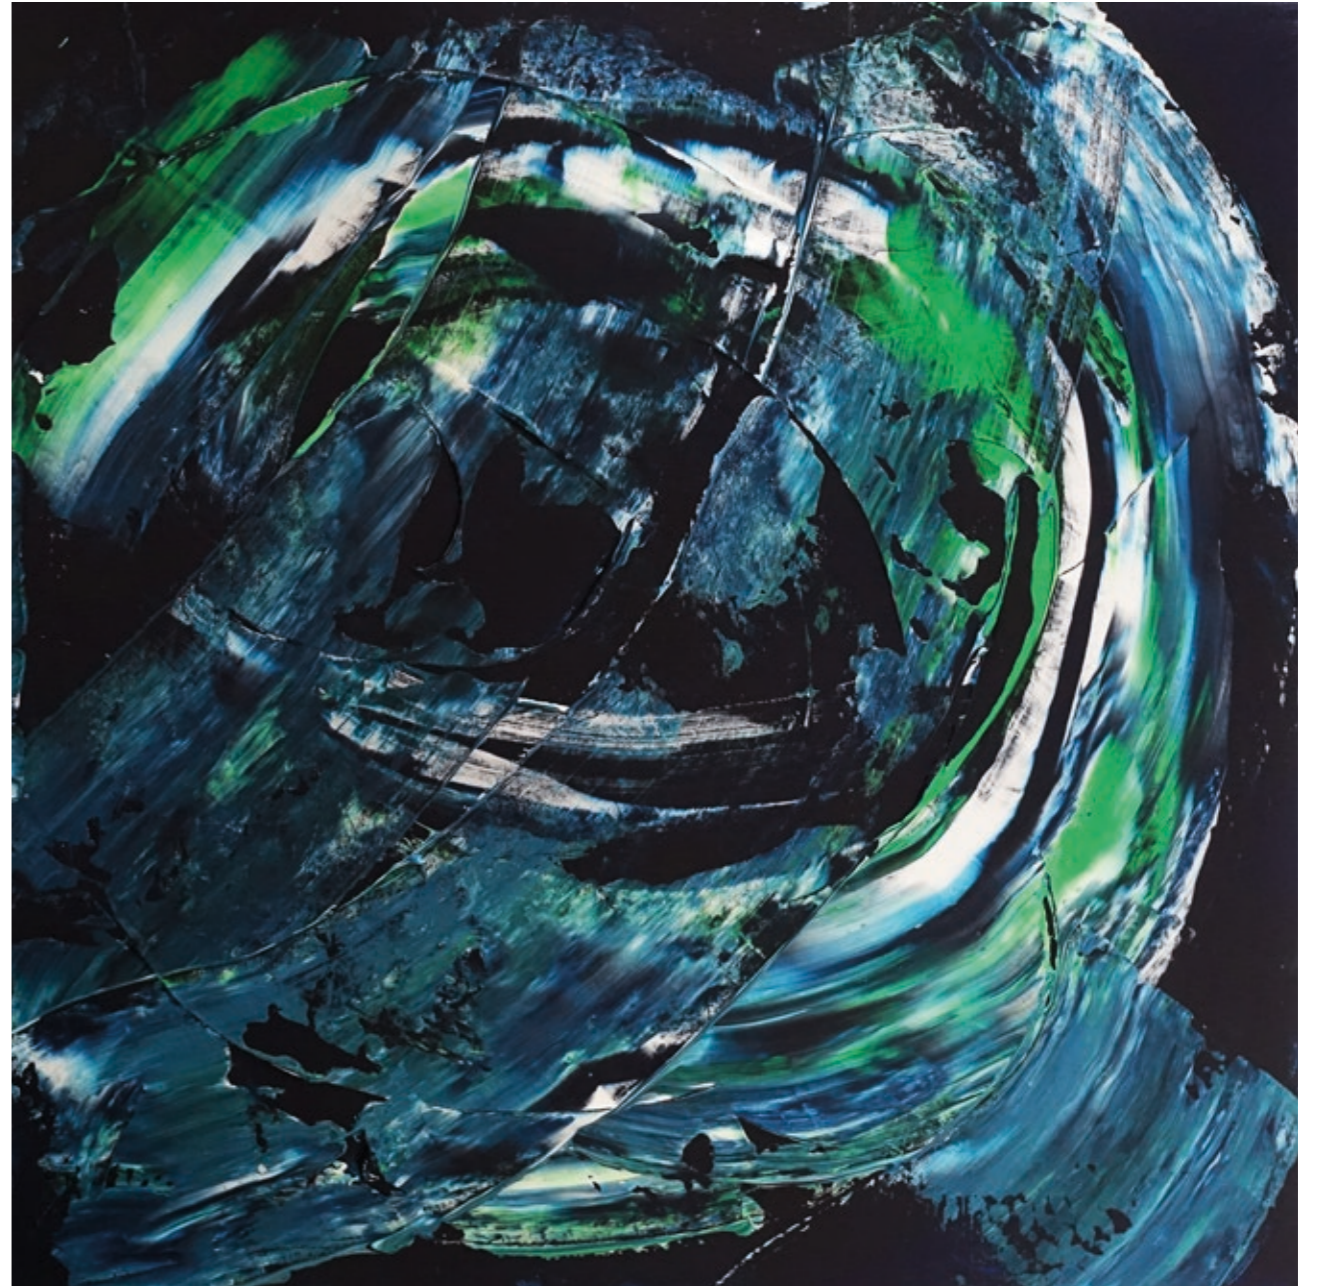

An abstract painting with a vibrant, textured surface. The color palette is dominated by warm tones: bright yellow at the top, transitioning into fiery orange and red in the middle, and dark, almost black, tones at the bottom. The brushwork is visible and expressive, creating a sense of movement and depth. The overall effect is one of intense energy and dramatic contrast.

Ola 4b 2020 acrilico 50x50 cm

Ola 5a 2020 acrilico 50x50 cm

Ola 5b 2020 acrilico 50x50 cm

Ola 6a 2020 acrilico 50x50 cm

Ola 6b 2020 acrilico 50x50 cm

Ola 7a 2020 acrilico 50x50 cm

Ola 7b 2020 acrilico 50x50 cm