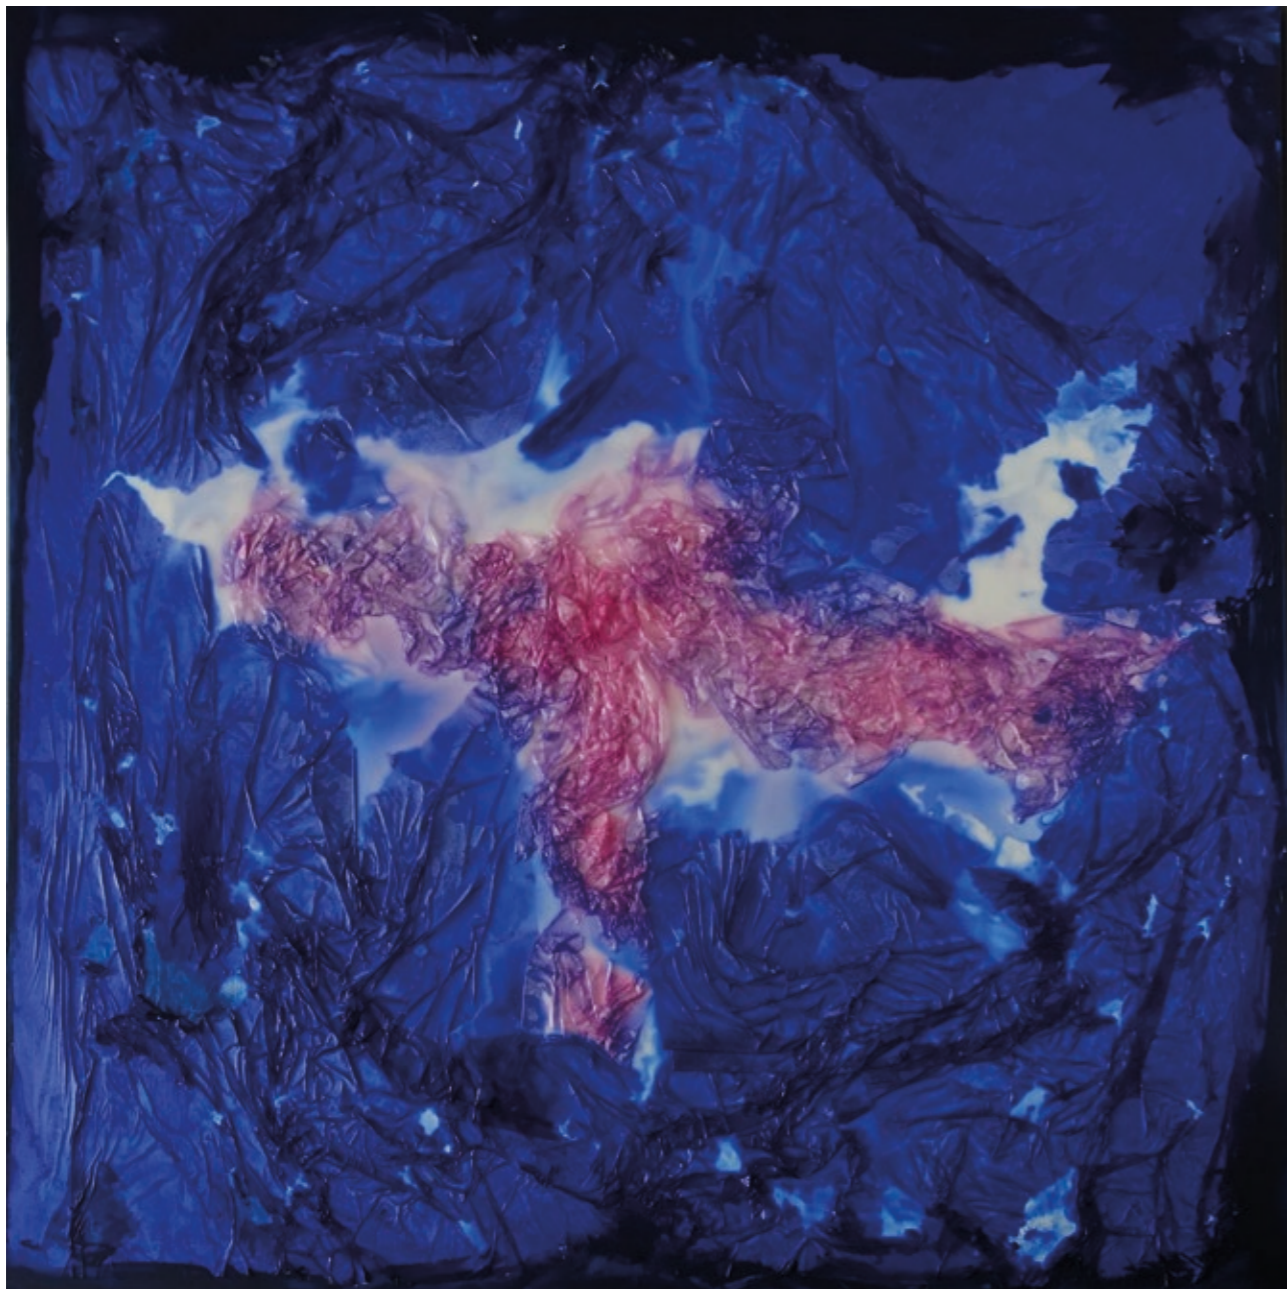

An abstract painting with a vibrant, textured surface. The color palette is dominated by warm tones: bright yellow at the top, transitioning into fiery orange and red in the middle, and dark, almost black, tones at the bottom. The brushwork is visible and expressive, creating a sense of movement and depth. The overall effect is one of intense energy and dramatic contrast.

Gabbiano 2020 tecnica mista 80x80 cm

Gabbiano verde 2020 tecnica mista 80x80 cm

Acquablù 2020 tecnica mista 80x80 cm

Terraverde 2020 tecnica mista 80x80 cm

16

Ariagrigia 2020 tecnica mista 80x80 cm

17

Fantasmino nero 2020 tecnica mista 50x70 cm

Volo 2020 tecnica mista 80x80 cm

Volo rosa 2020 tecnica mista 80x80 cm

Primavera 1 2020 tecnica mista 80x80 cm

Primavera 2 2020 tecnica mista 80x80 cm

Serie elementi acqua - estate 2020 tecnica mista 100x100 cm