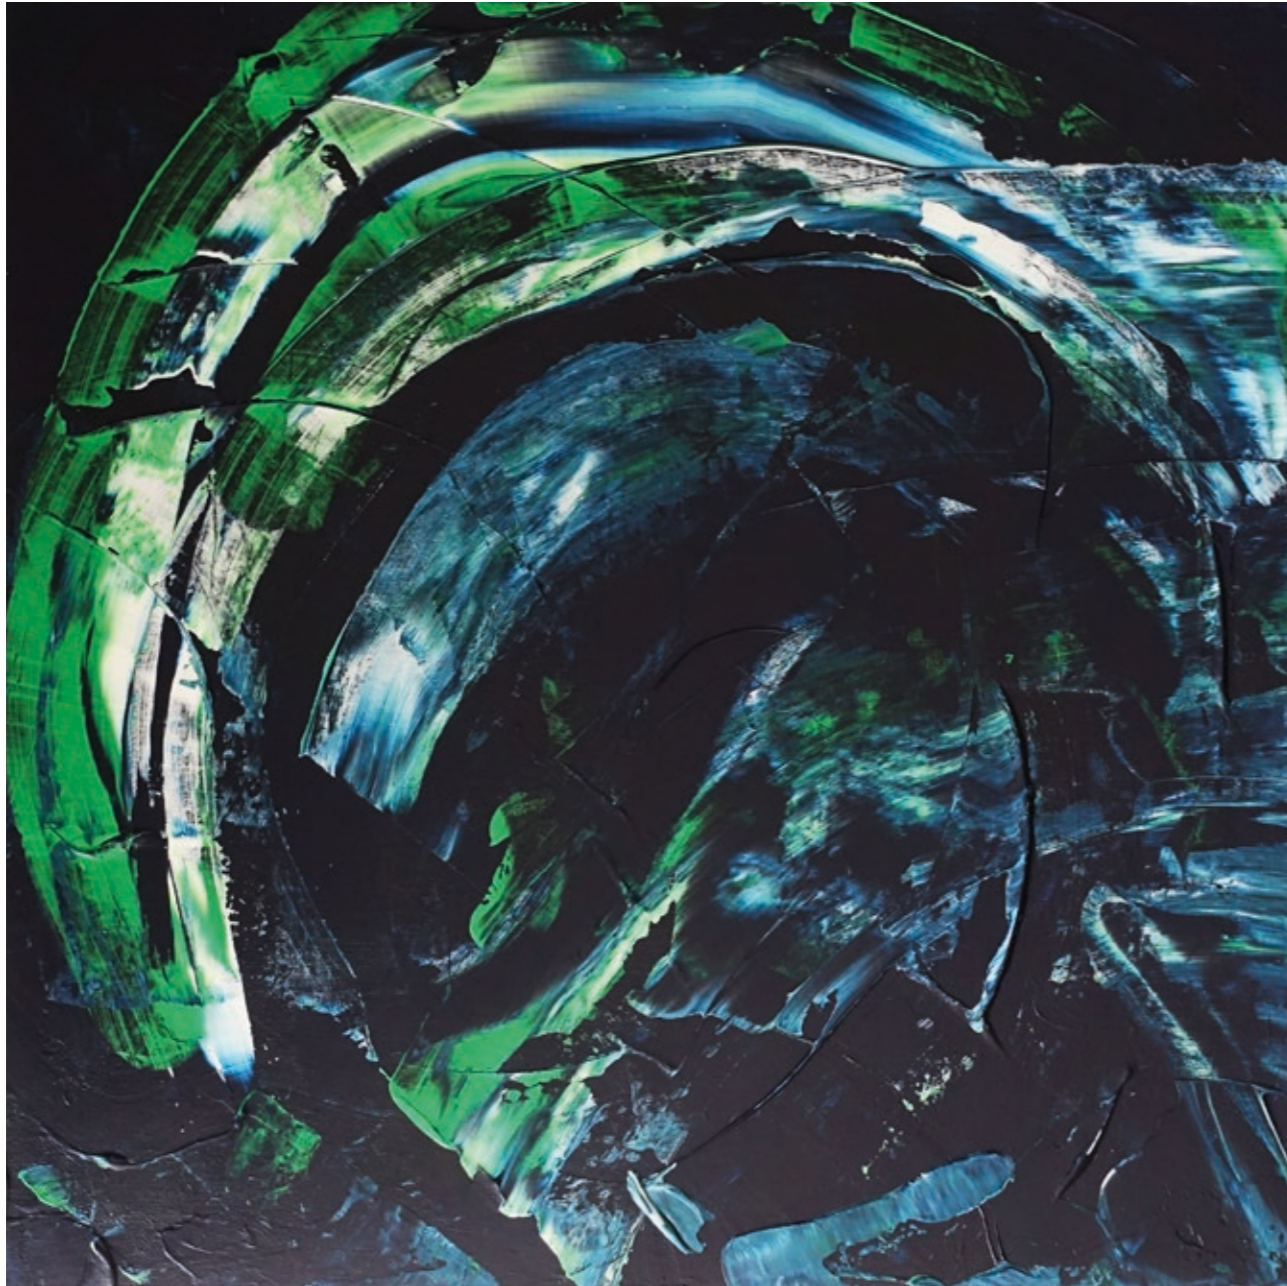

Ola 7a 2020 acrilico 50x50 cm