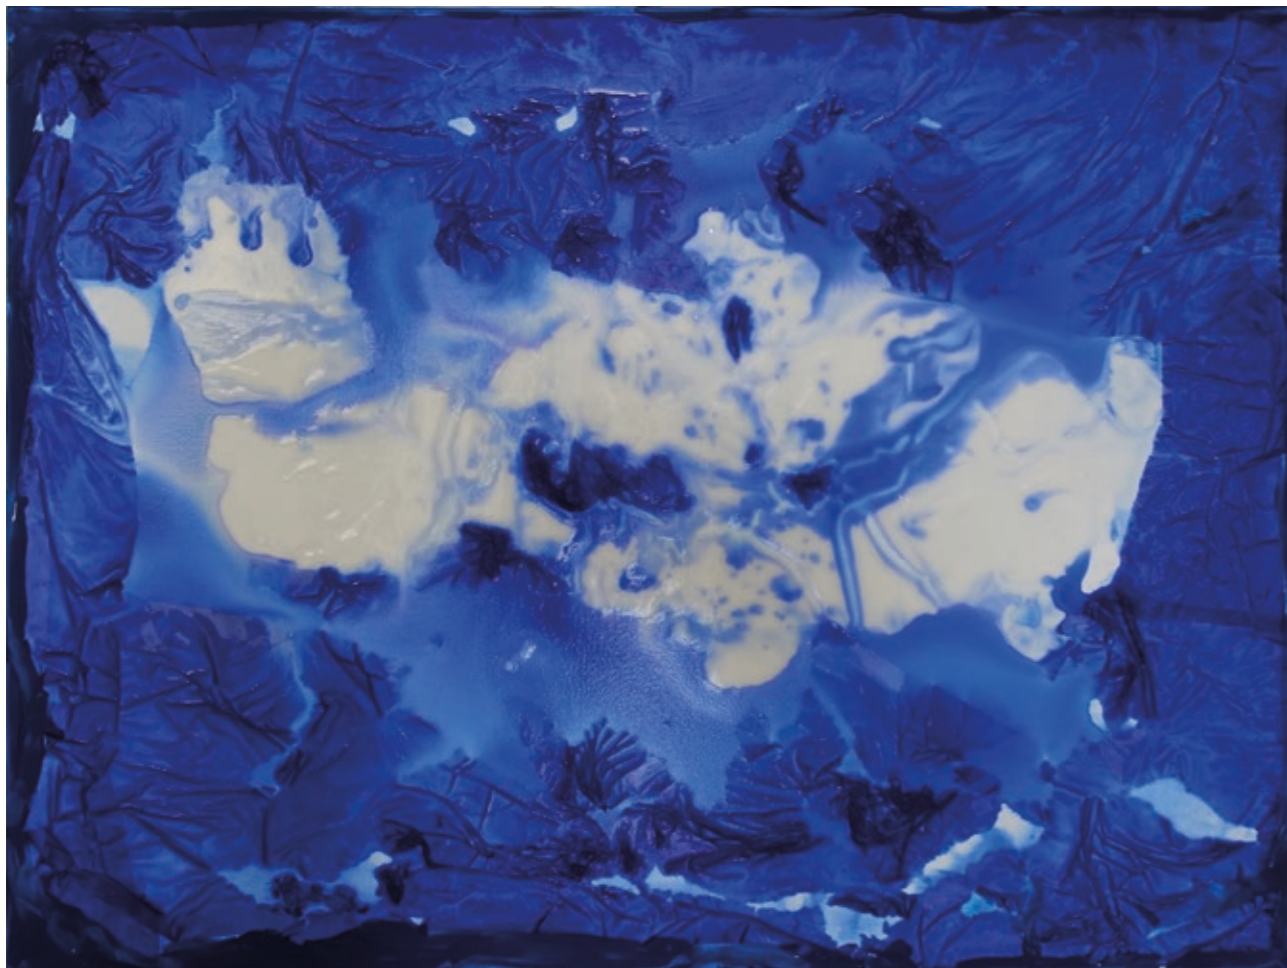

Nuvola bianca blu 2020 tecnica mista 60x80 cm