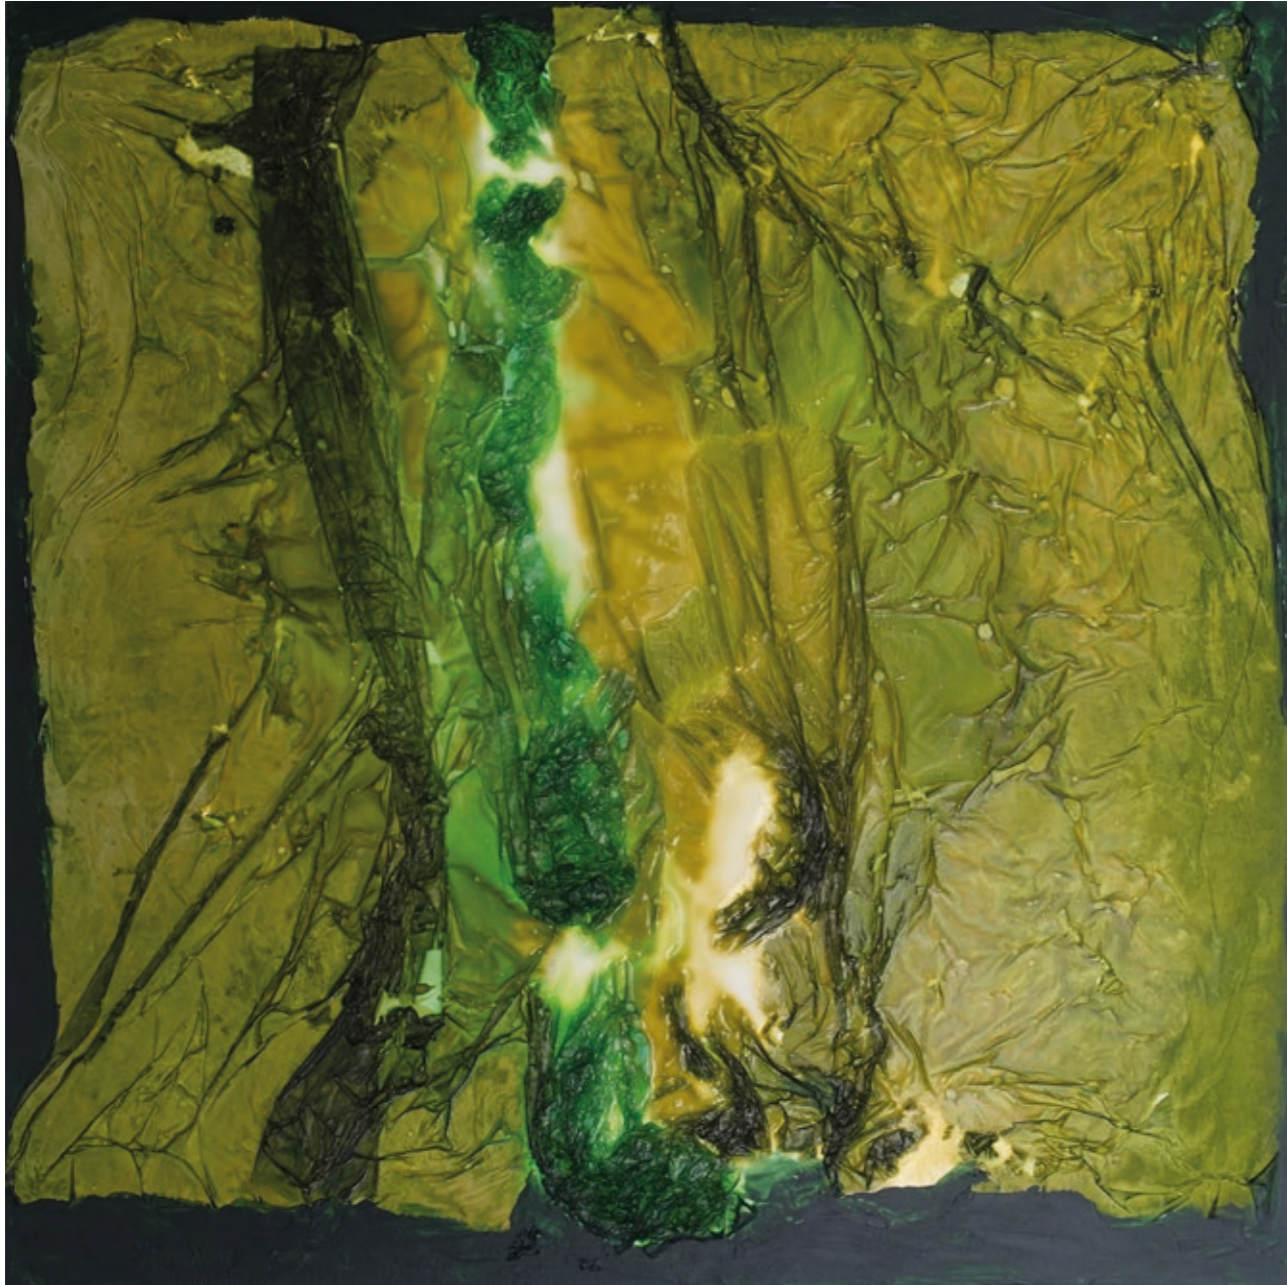

An abstract painting with a vibrant, textured surface. The color palette is dominated by warm tones: bright yellow at the top, transitioning into fiery orange and red in the middle, and dark, almost black, tones at the bottom. The brushwork is visible and expressive, creating a sense of movement and depth. The overall effect is one of intense energy and dramatic contrast.

Gabbiano 2020 tecnica mista 80x80 cm

Gabbiano verde 2020 tecnica mista 80x80 cm

Acquablù 2020 tecnica mista 80x80 cm

Terraverde 2020 tecnica mista 80x80 cm

16

Ariagrigia 2020 tecnica mista 80x80 cm

17

Fantasmino nero 2020 tecnica mista 50x70 cm

Volo 2020 tecnica mista 80x80 cm

Volo rosa 2020 tecnica mista 80x80 cm

Primavera 1 2020 tecnica mista 80x80 cm

Primavera 2 2020 tecnica mista 80x80 cm

Serie elementi acqua - estate 2020 tecnica mista 100x100 cm