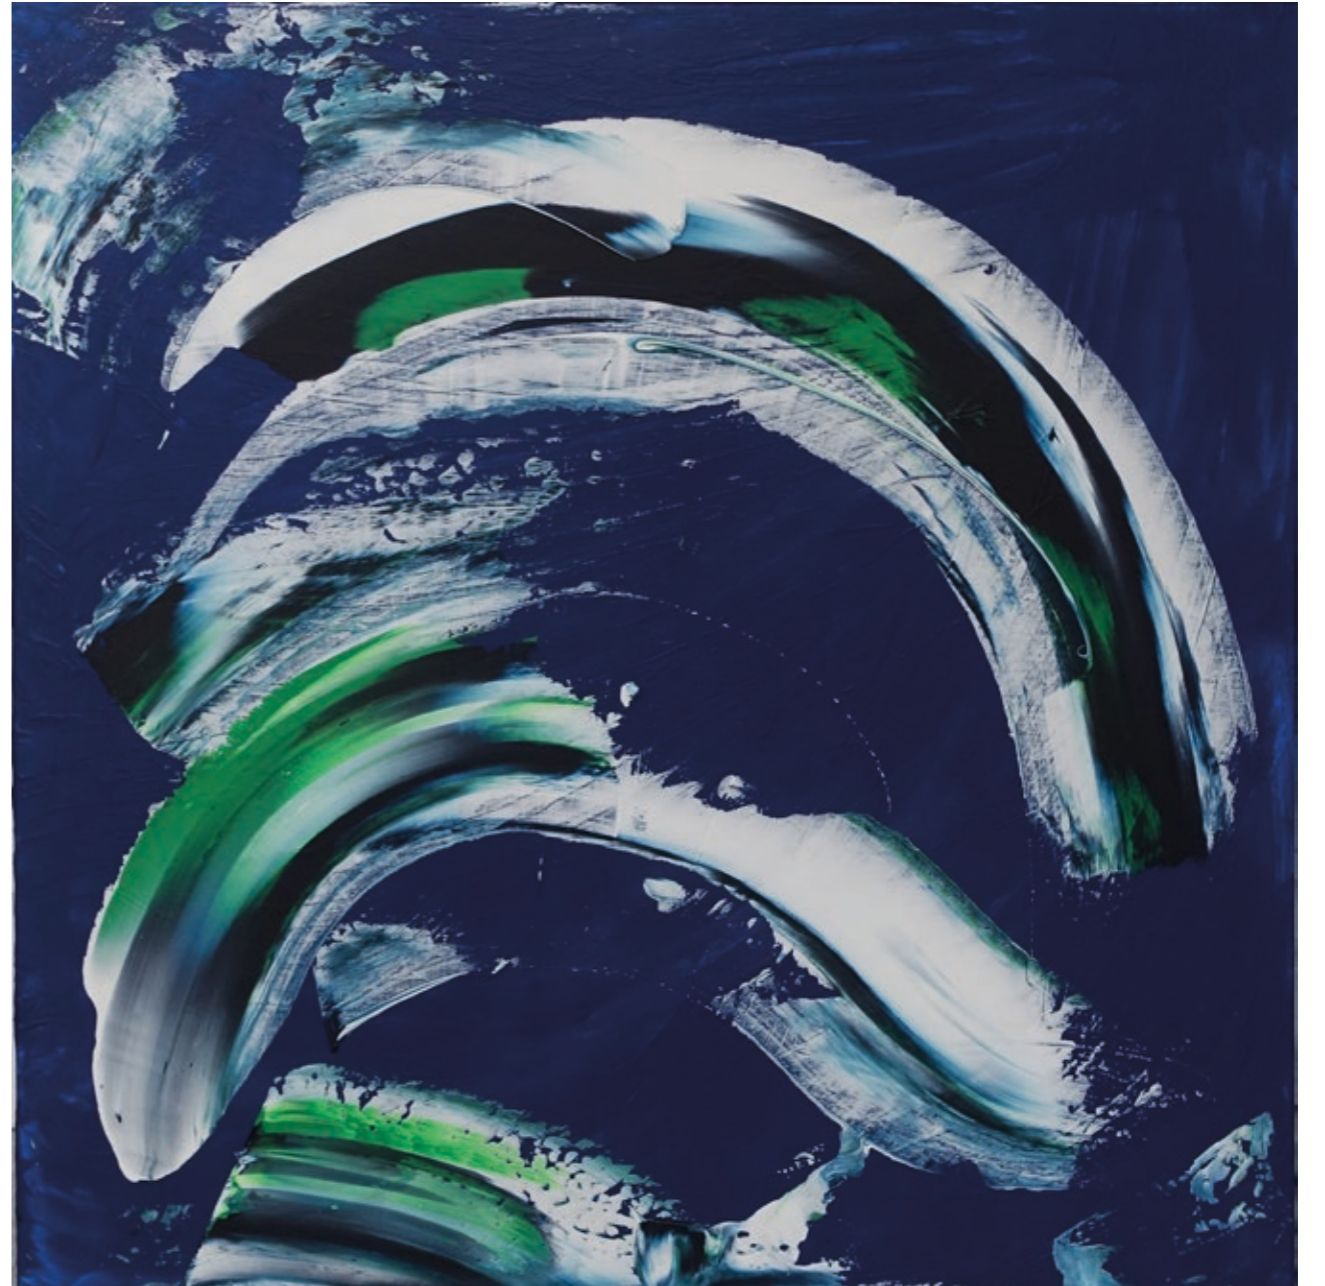

An abstract painting with a vibrant, textured surface. The color palette is dominated by warm tones: bright yellow at the top, transitioning into fiery orange and red in the middle, and dark, almost black, tones at the bottom. The brushwork is visible and expressive, creating a sense of movement and depth. The overall effect is one of intense energy and dramatic contrast.

Serie arancionera 8 2020 tecnica mista 60x80 cm

acrilici

Ola mediana 1 2020 acrilico 60x60 cm

Ola mediana 2 2020 acrilico 60x60 cm

Ola mediana 3 2020 acrilico 60x60 cm

Ola mediana 4 2020 acrilico 60x60 cm

Ola mediana 5 2020 acrilico 60x60 cm